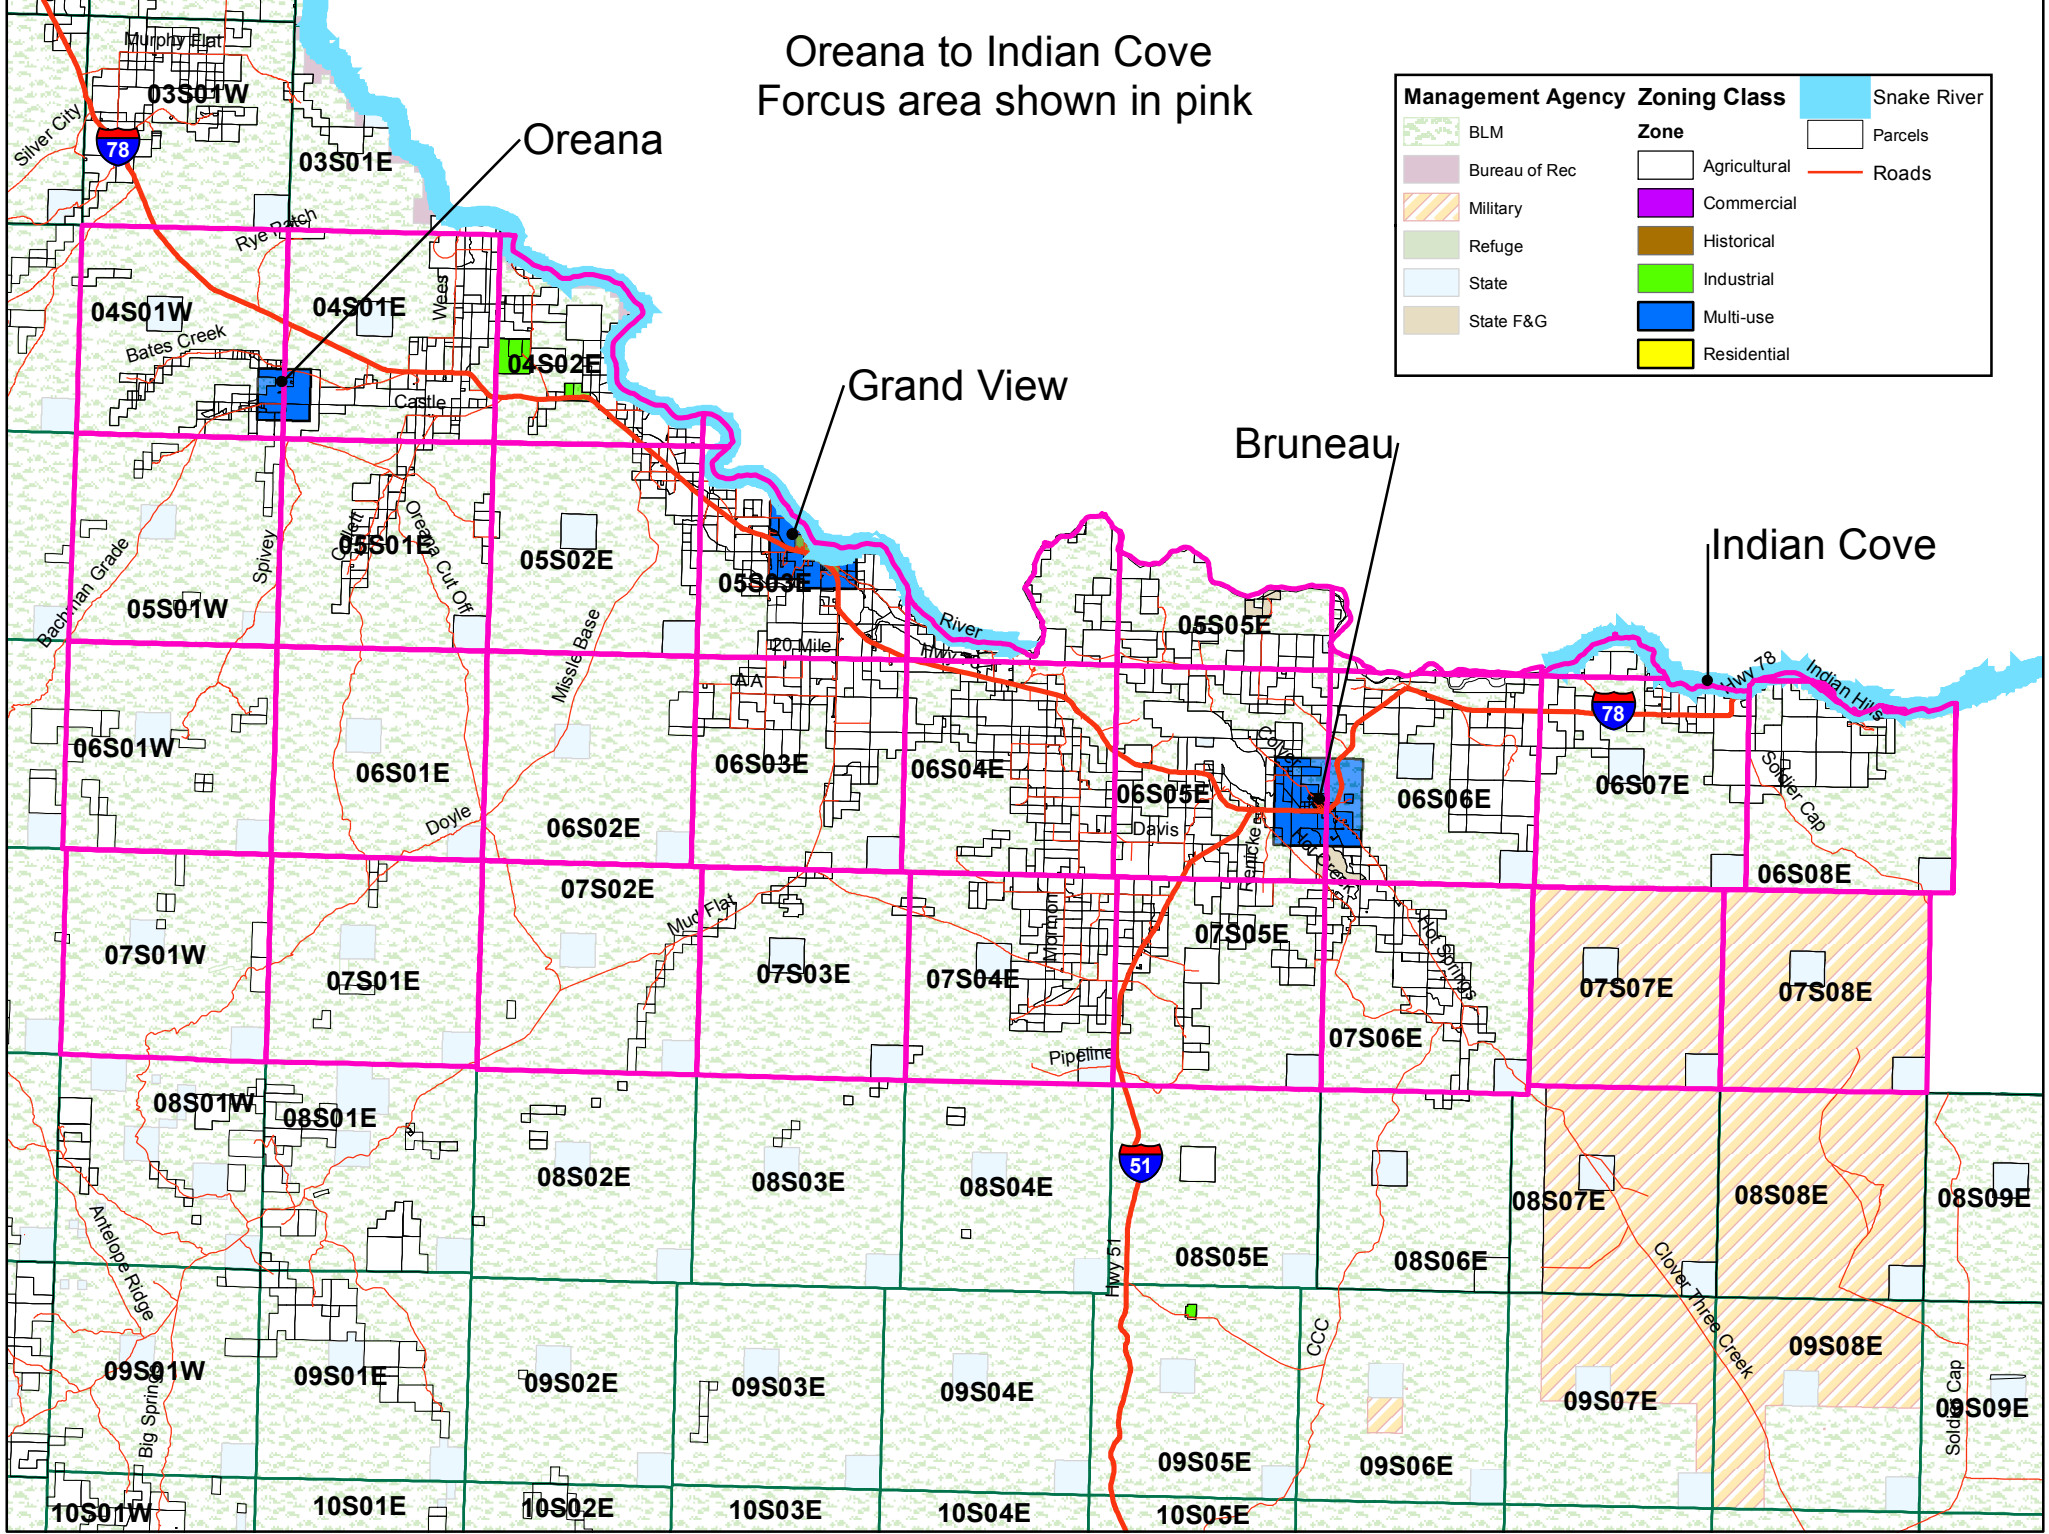

Oreana to Indian Cove

Focus area shown in pink

Management Agency		Zoning Class		Snake River
	BLM		Agricultural	
	Bureau of Rec		Commercial	
	Military		Historical	
	Refuge		Industrial	
	State		Multi-use	
	State F&G		Residential	