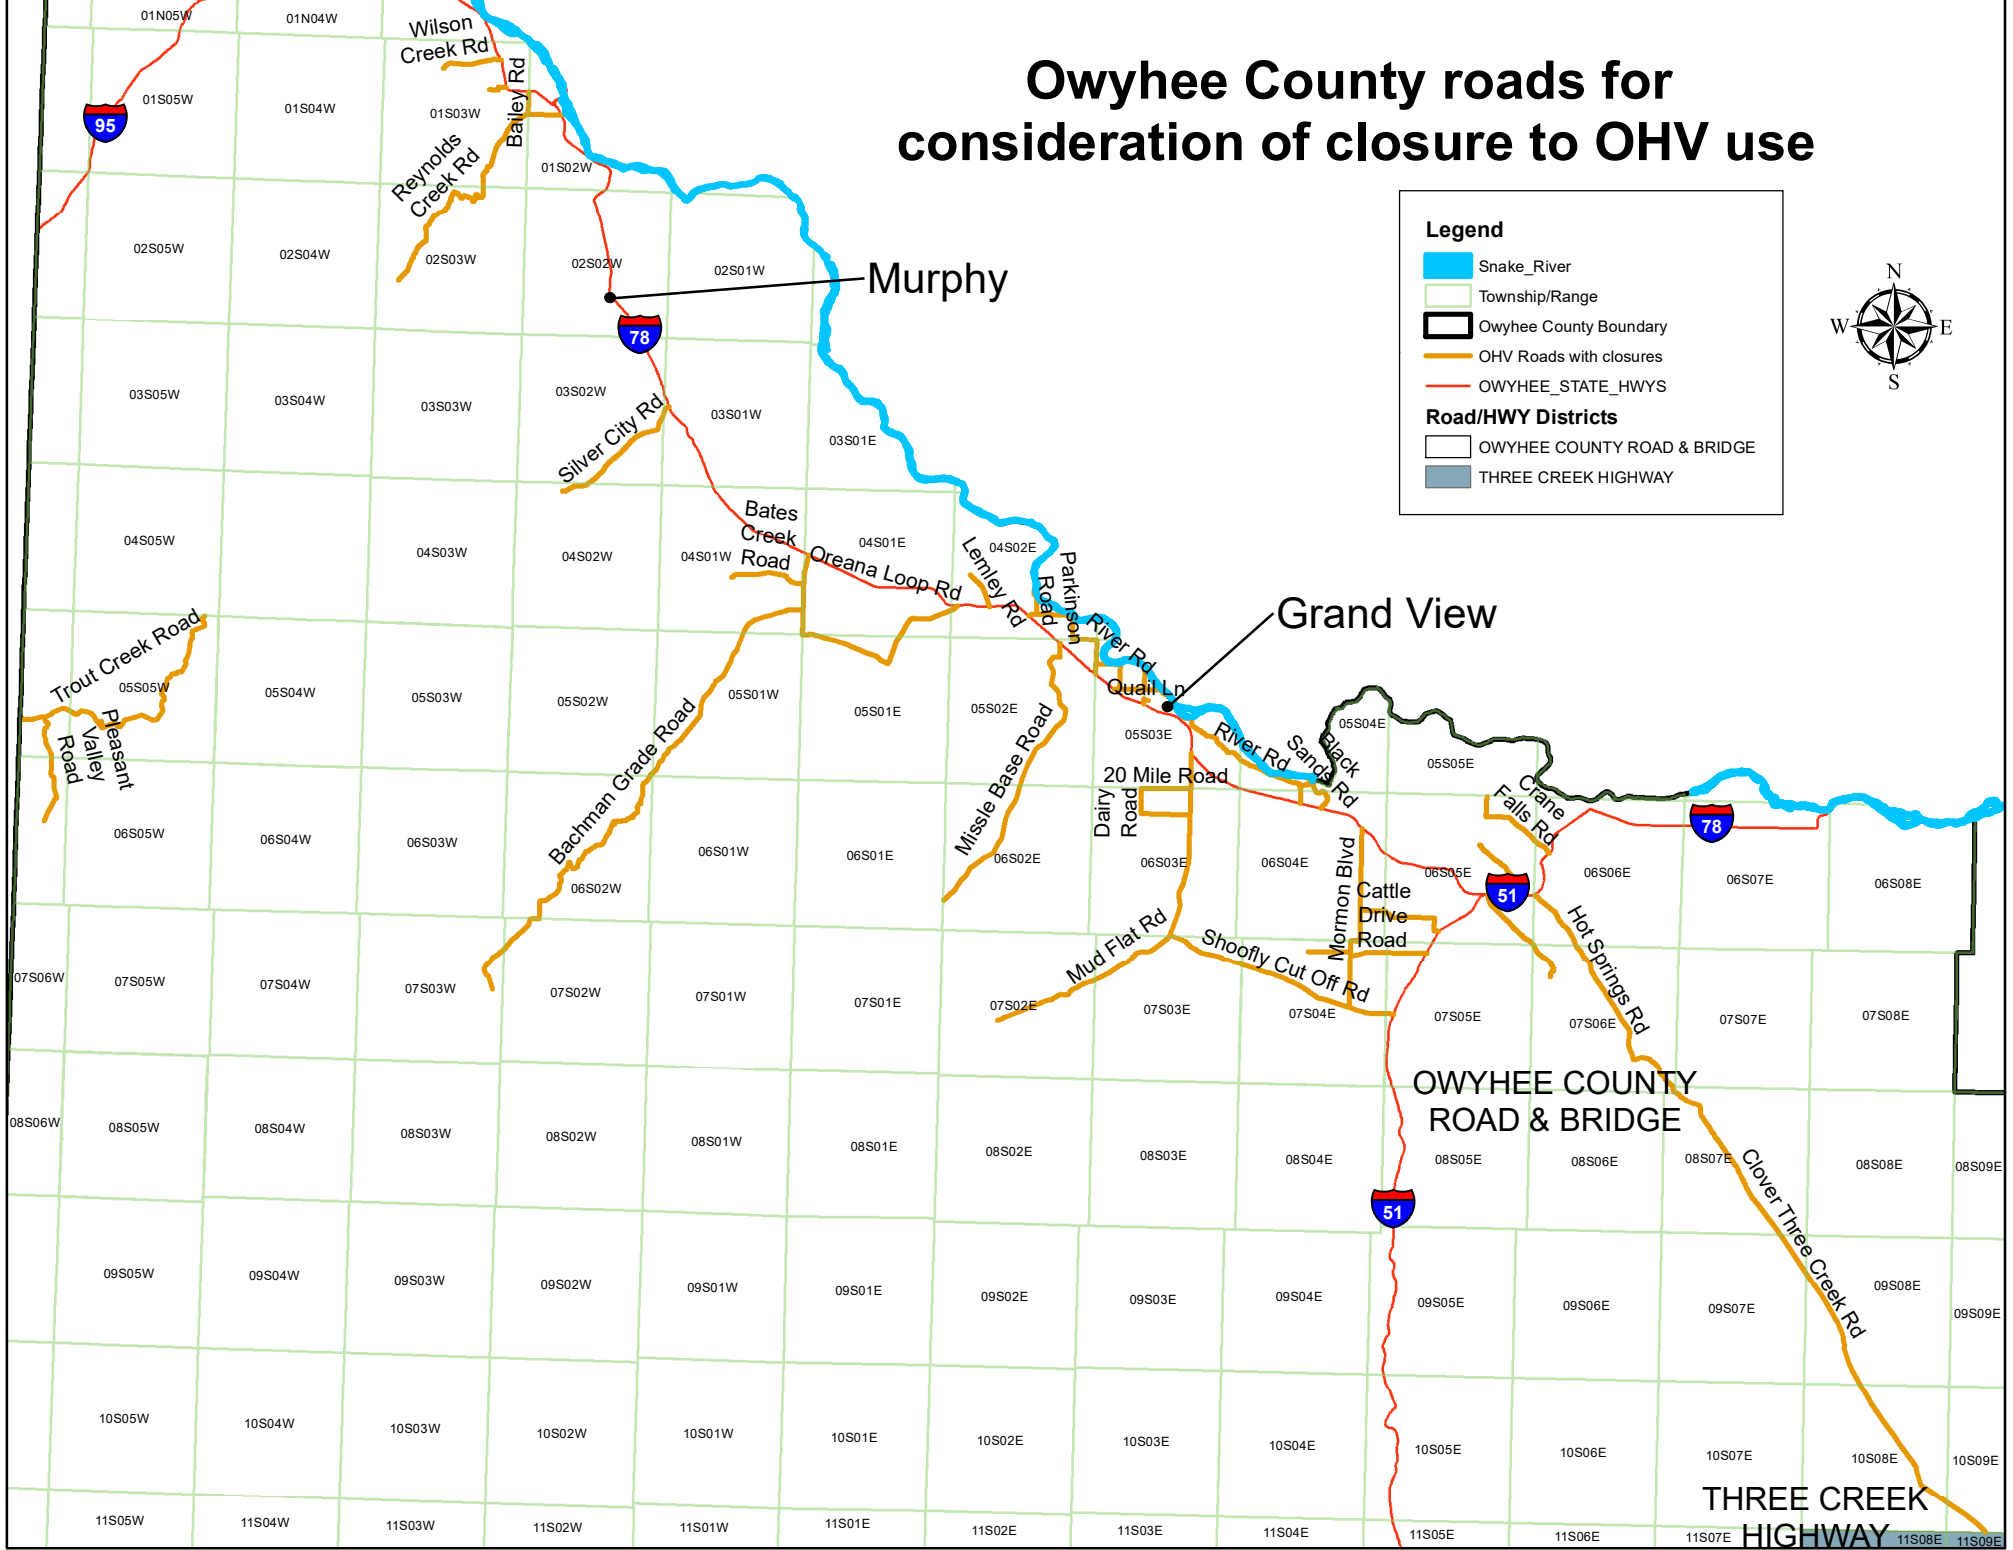

Owyhee County roads for consideration of closure to OHV use

Legend

- █ Snake River
- Township/Range
- Owyhee County Boundary
- OHV Roads with closures
- Owyhee State Highways

Road/Hwy Districts

- Owyhee County Road & Bridge
- Three Creek Highway

Murphy

Grand View

OWYHEE COUNTY ROAD & BRIDGE

THREE CREEK HIGHWAY