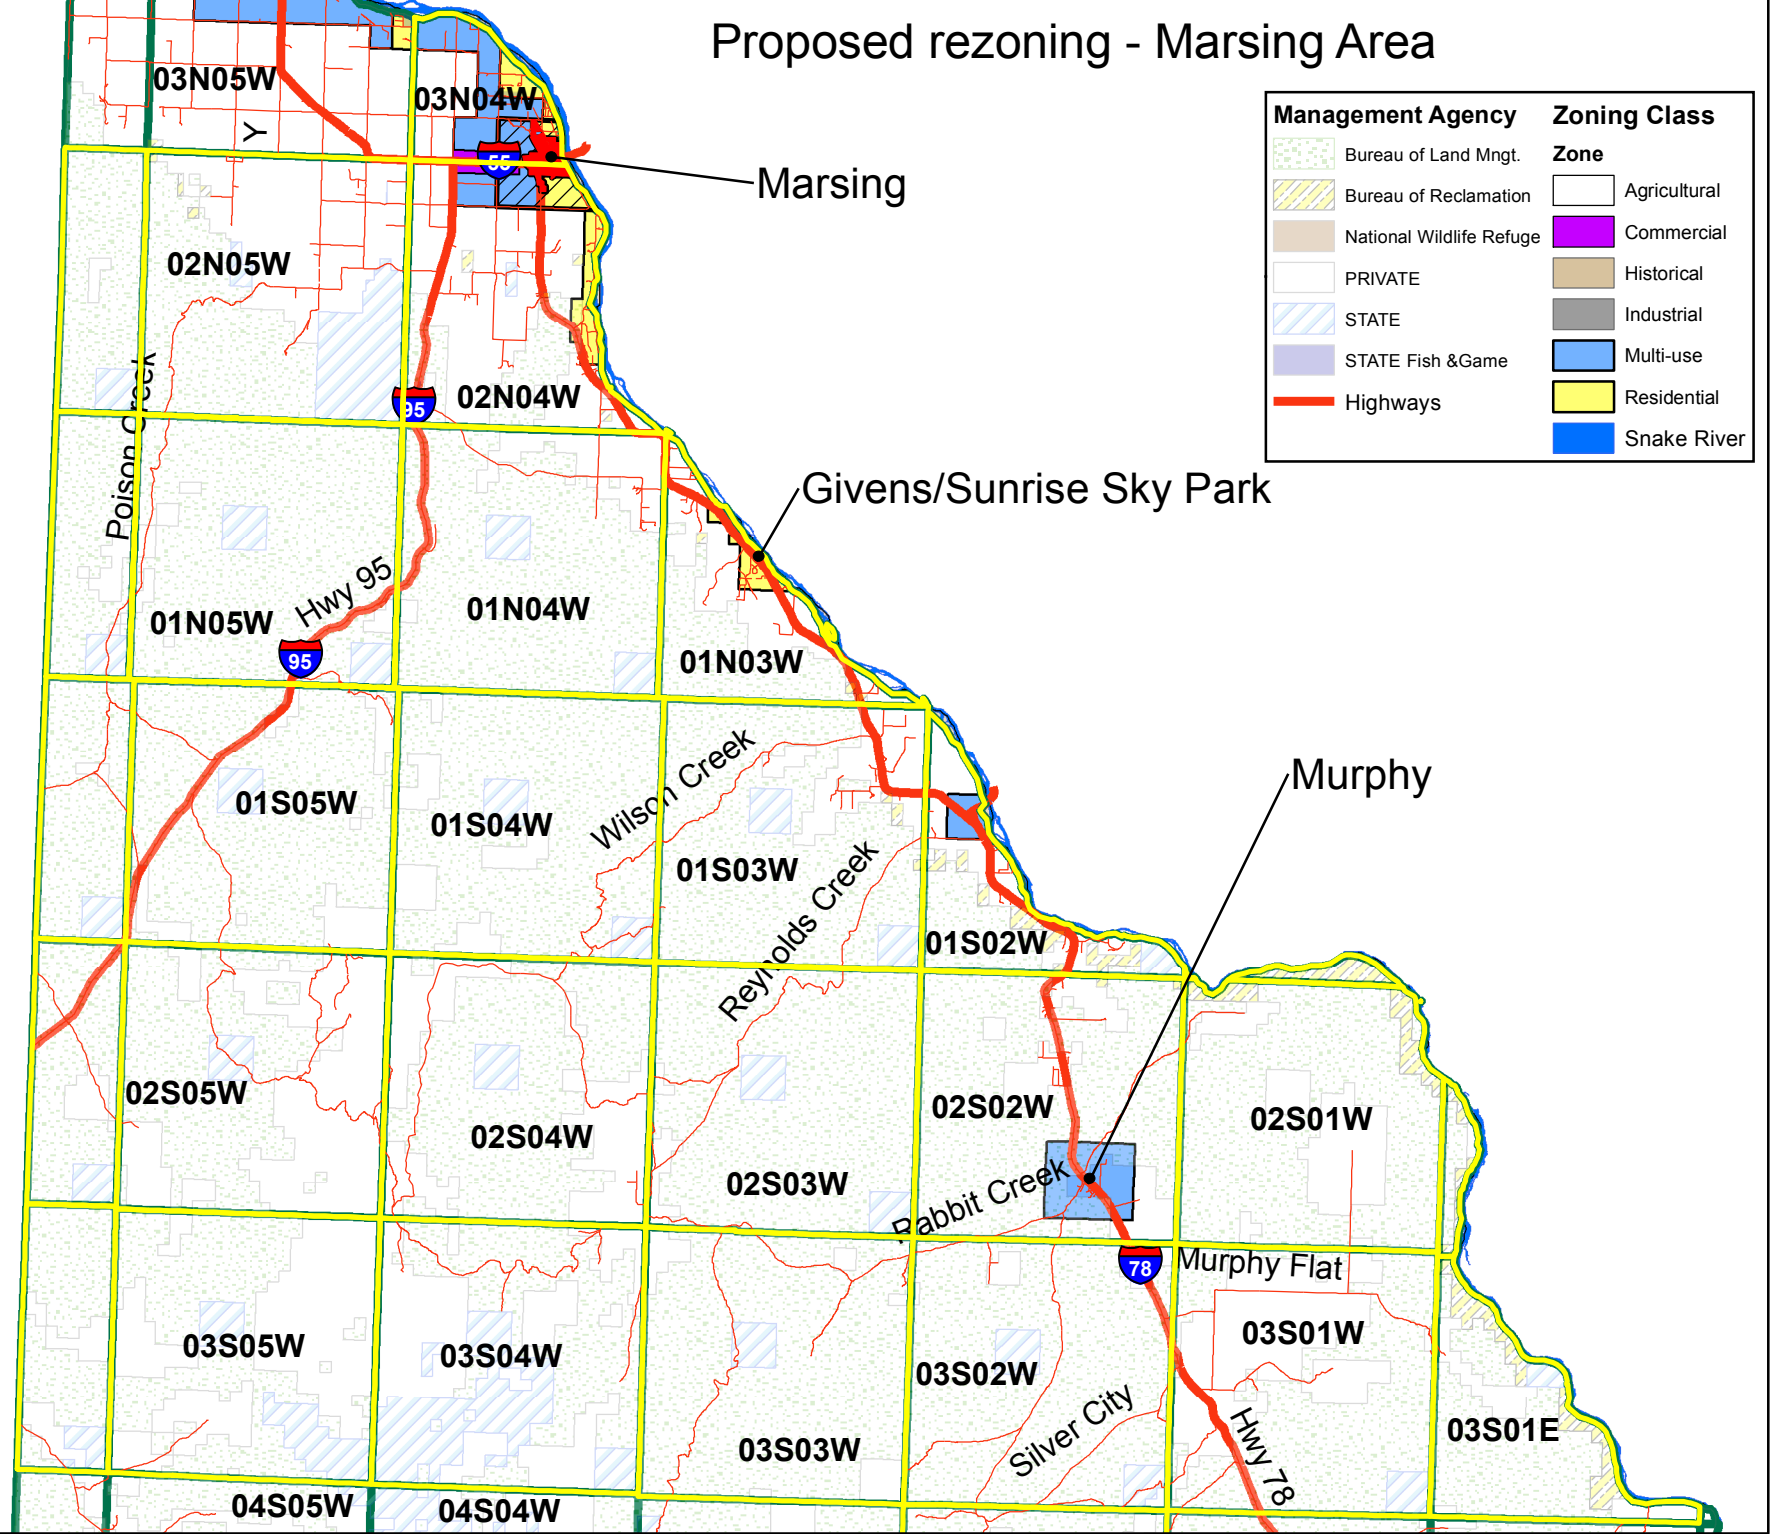

Proposed rezoning - Marsing Area

Management Agency		Zoning Class	
	Bureau of Land Mngt.		Agricultural
	Bureau of Reclamation		Commercial
	National Wildlife Refuge		Historical
	PRIVATE		Industrial
	STATE		Multi-use
	STATE Fish & Game		Residential
	Highways		Snake River