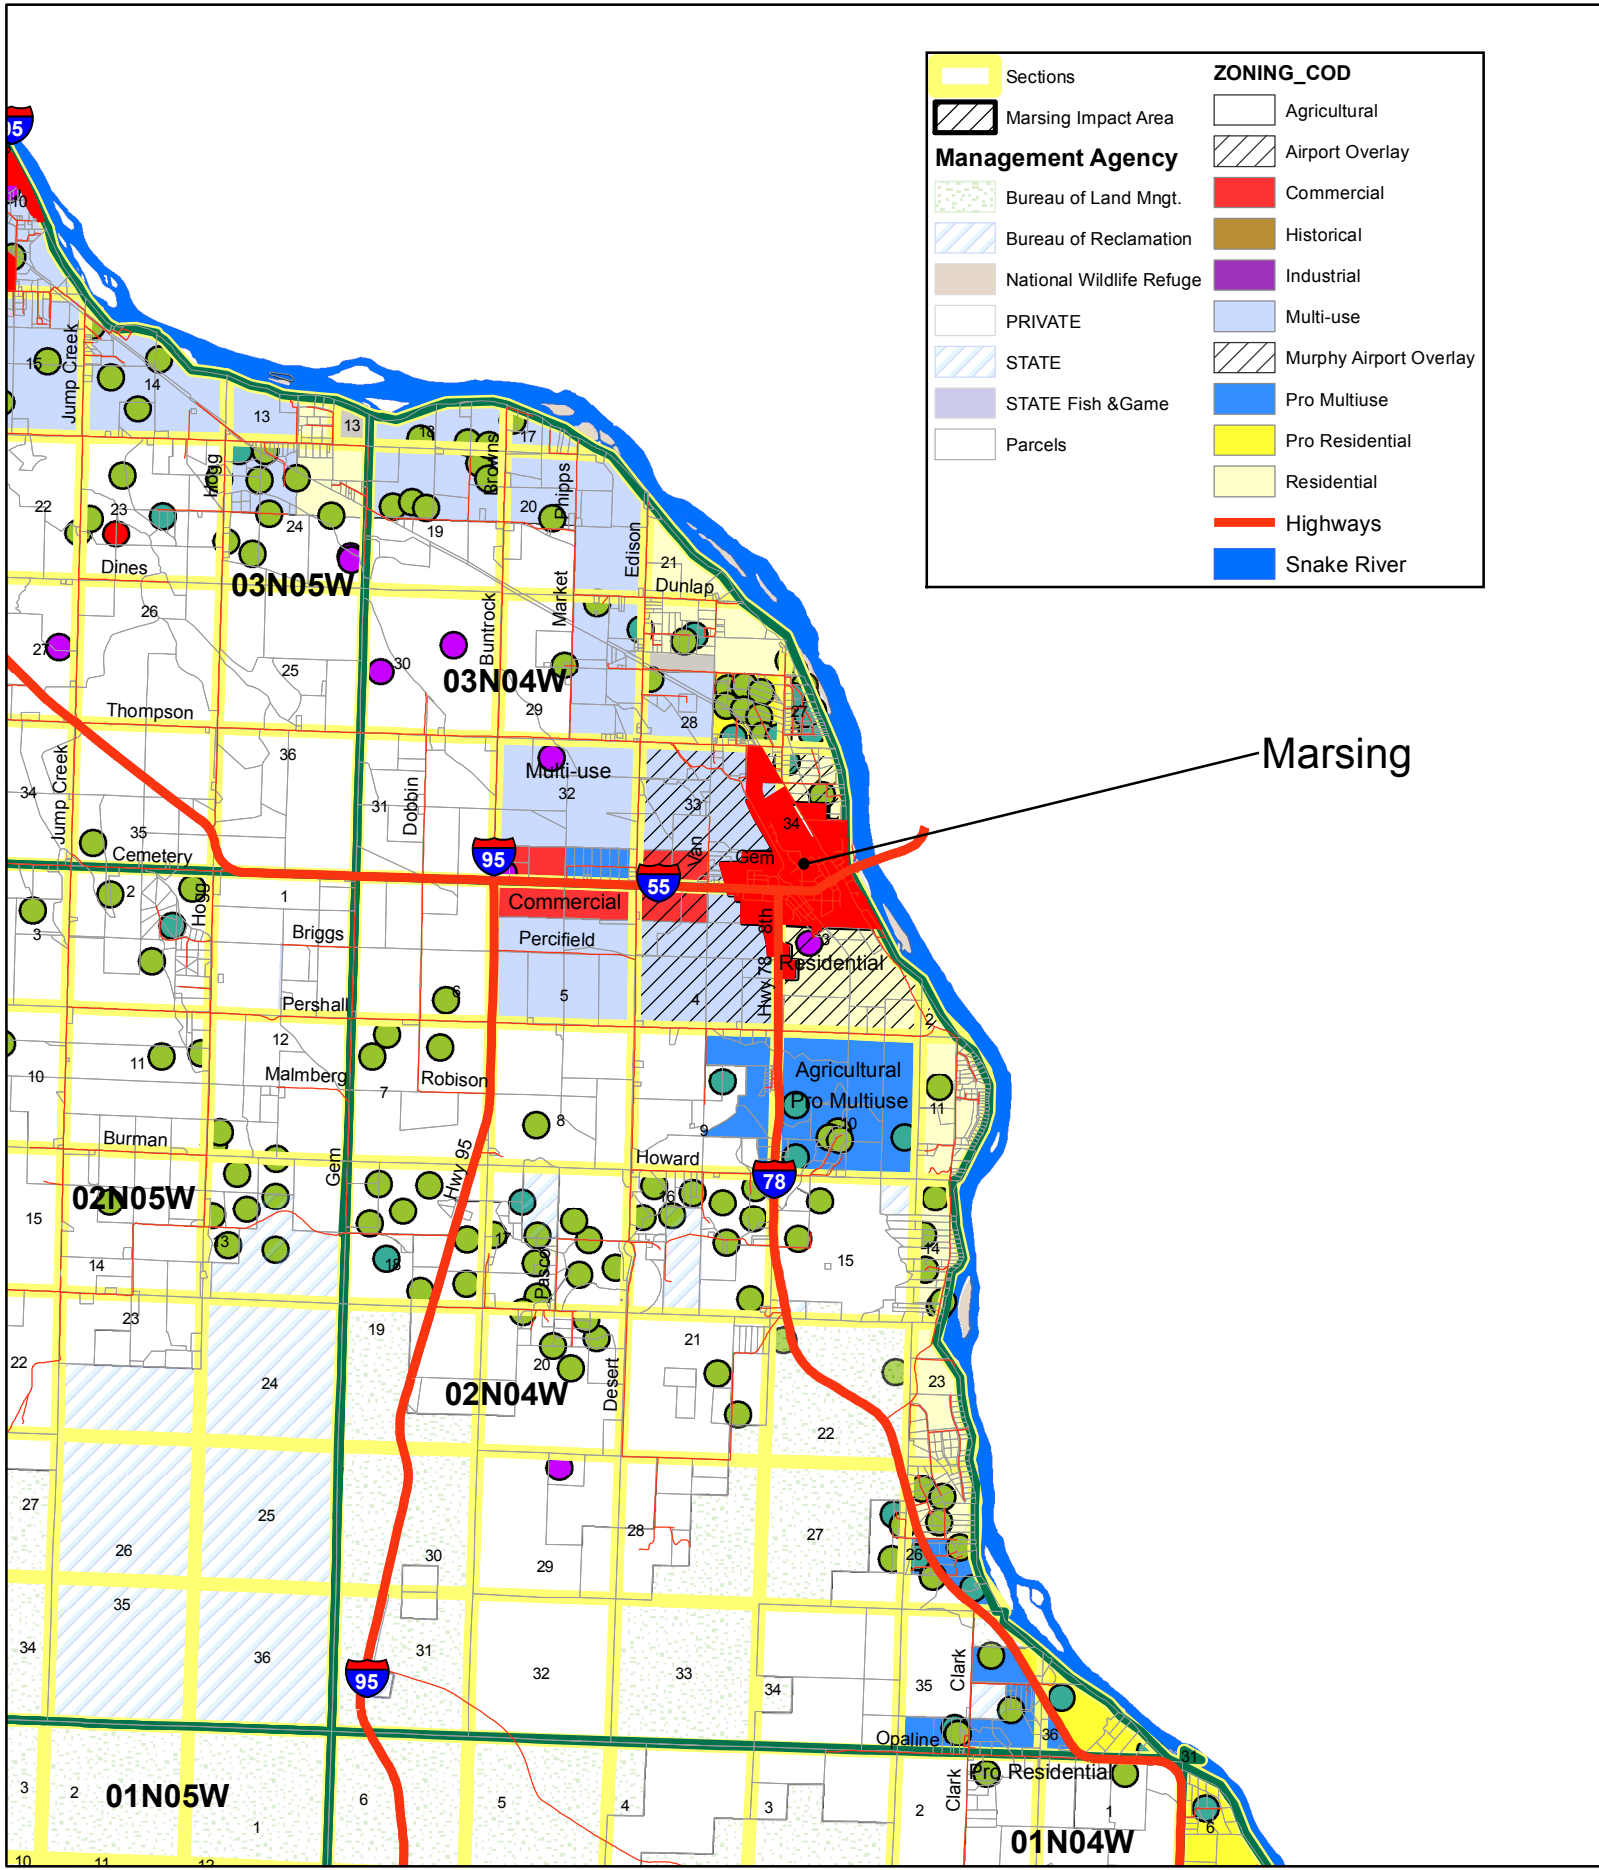

Proposed rezoning - Marsing Area

Also showing Conditional use permits from 1997 - current

	Sections	ZONING_COD	
	Marsing Impact Area		Agricultural
Management Agency			Airport Overlay
	Bureau of Land Mngt.		Commercial
	Bureau of Reclamation		Historical
	National Wildlife Refuge		Industrial
	PRIVATE		Multi-use
	STATE		Murphy Airport Overlay
	STATE Fish & Game		Pro Multiuse
	Parcels		Pro Residential
			Residential
			Highways
			Snake River

Marsing

0 0.75 1.5 Miles

This map created by Mary Huff August 28, 2019 1:85,000