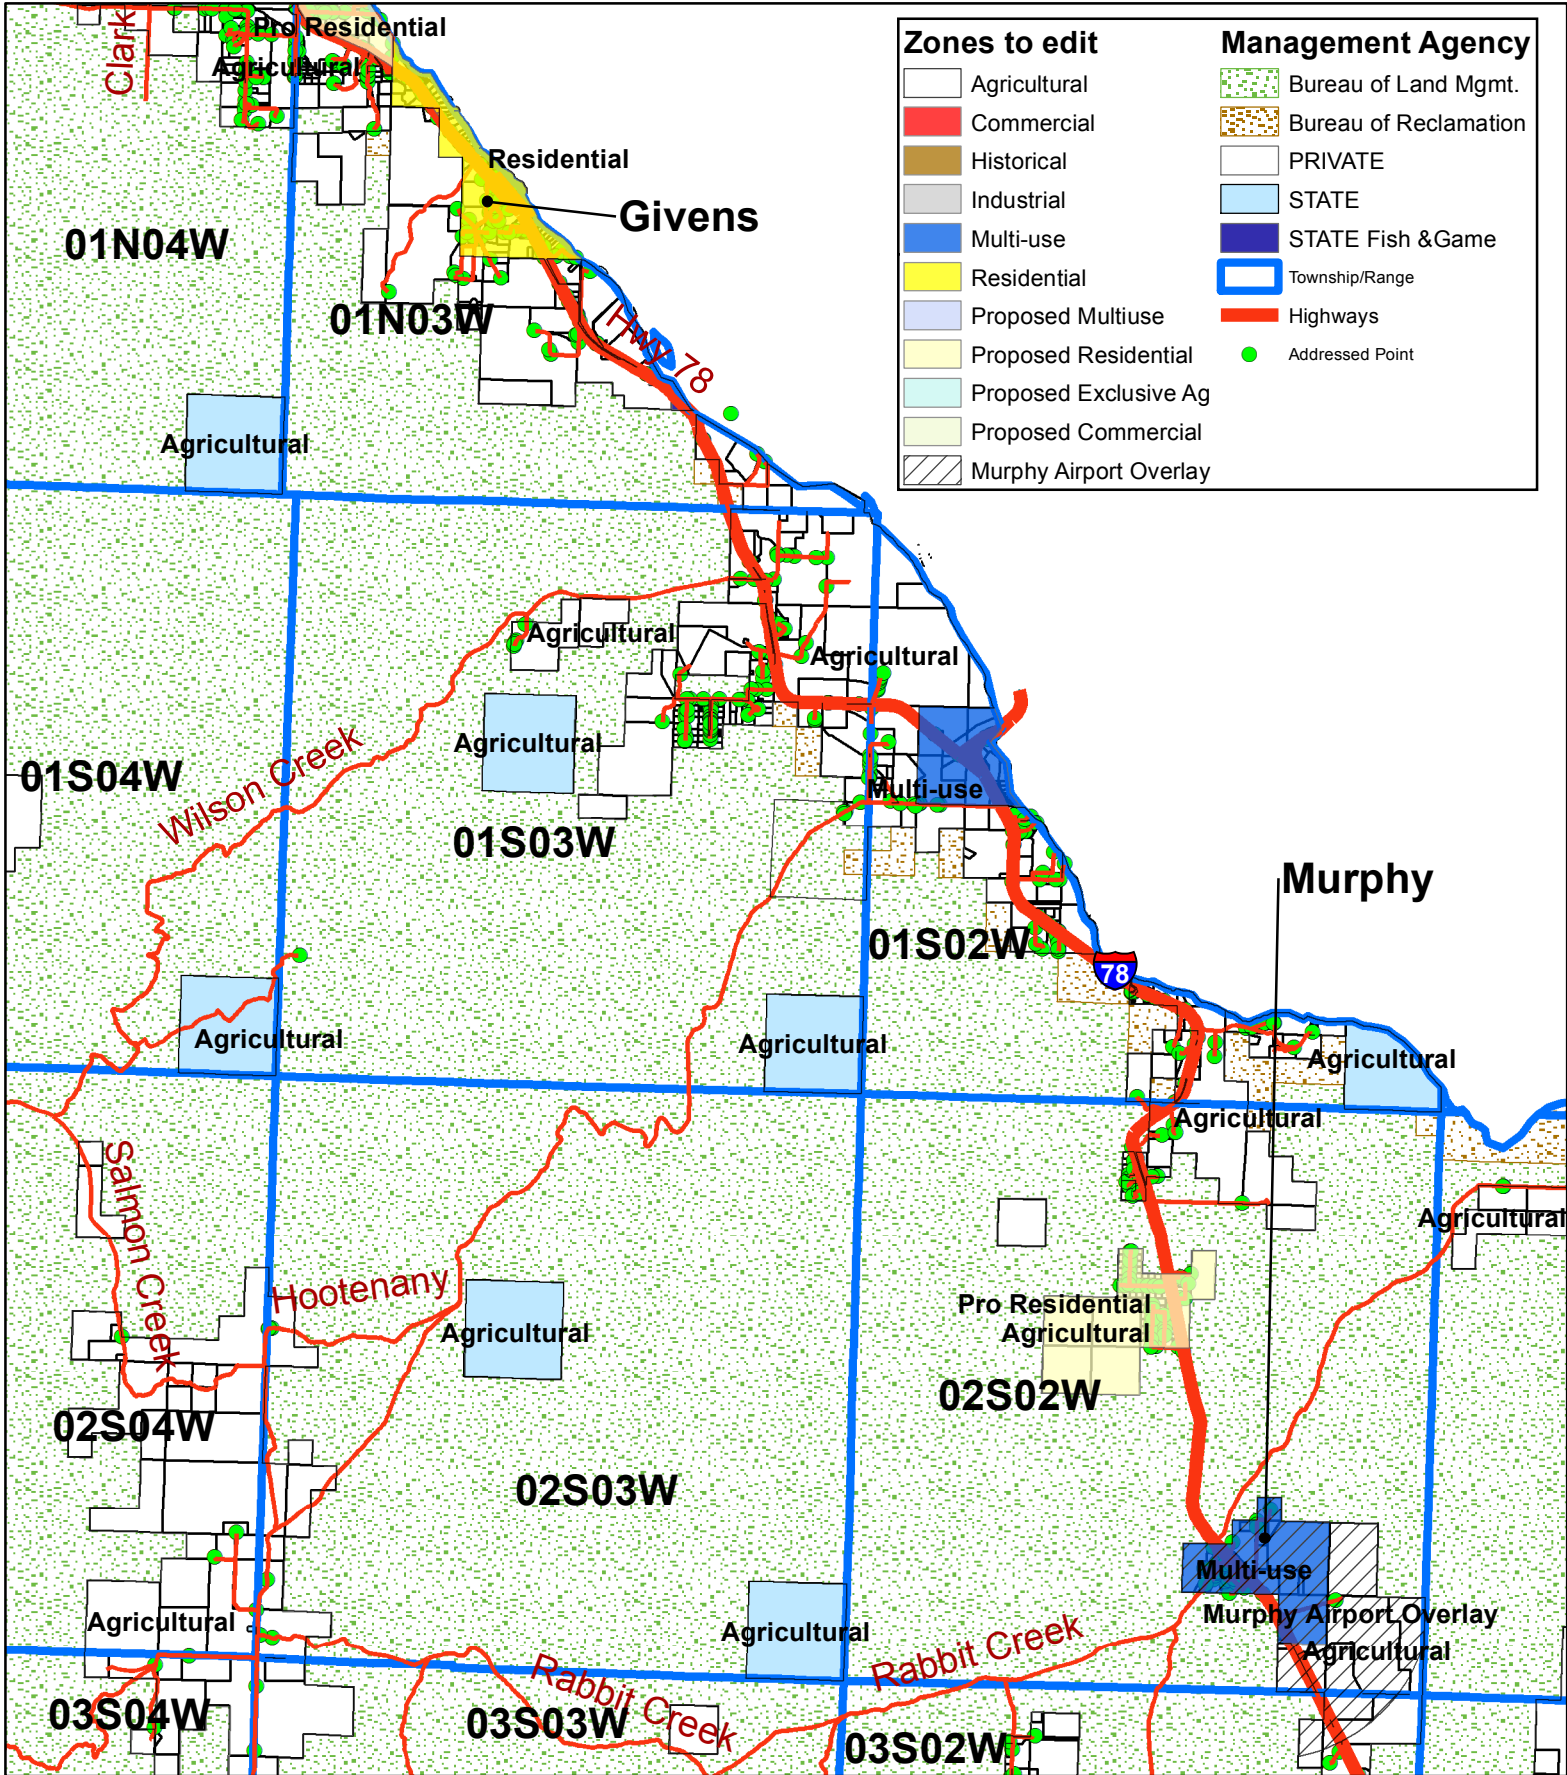

Proposed zoning changes Givens Hot Springs to Murphy

Zones to edit		Management Agency	
	Agricultural		Bureau of Land Mgmt.
	Commercial		Bureau of Reclamation
	Historical		PRIVATE
	Industrial		STATE
	Multi-use		STATE Fish & Game
	Residential		Township/Range
	Proposed Multiuse		Highways
	Proposed Residential		Addressed Point
	Proposed Exclusive Ag		
	Proposed Commercial		
	Murphy Airport Overlay		

0 1.25 2.5 Miles