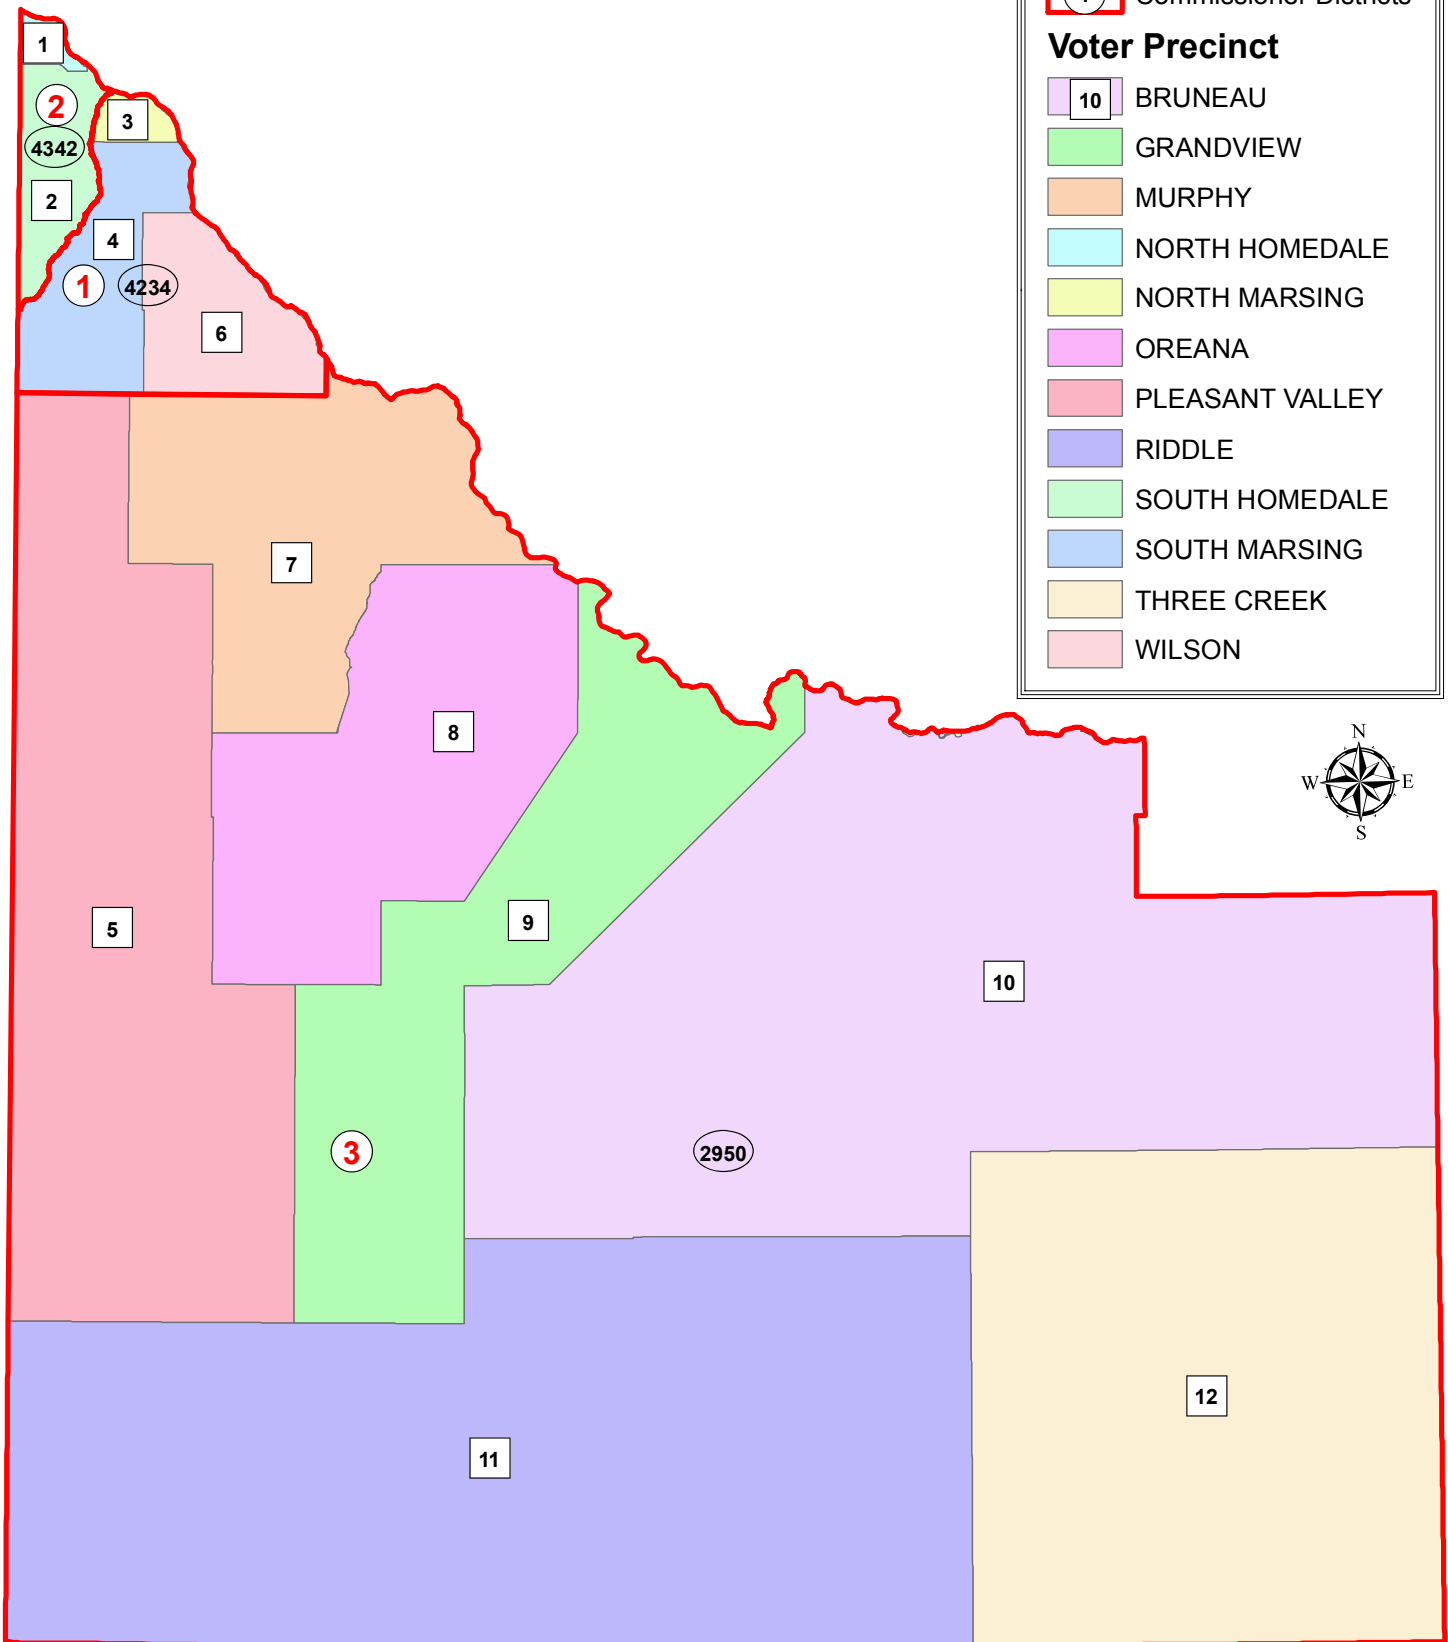

# Owyhee County Commissioner Districts

**Legend**

1 Commissioner Districts

**Voter Precinct**

- 10 BRUNEAU
- GRANDVIEW
- MURPHY
- NORTH HOMEDALE
- NORTH MARSING
- OREANA
- PLEASANT VALLEY
- RIDDLE
- SOUTH HOMEDALE
- SOUTH MARSING
- THREE CREEK
- WILSON

POPULATION 2010 CENSUS

District 1	4,234
District 2	4,342
District 3	2,950