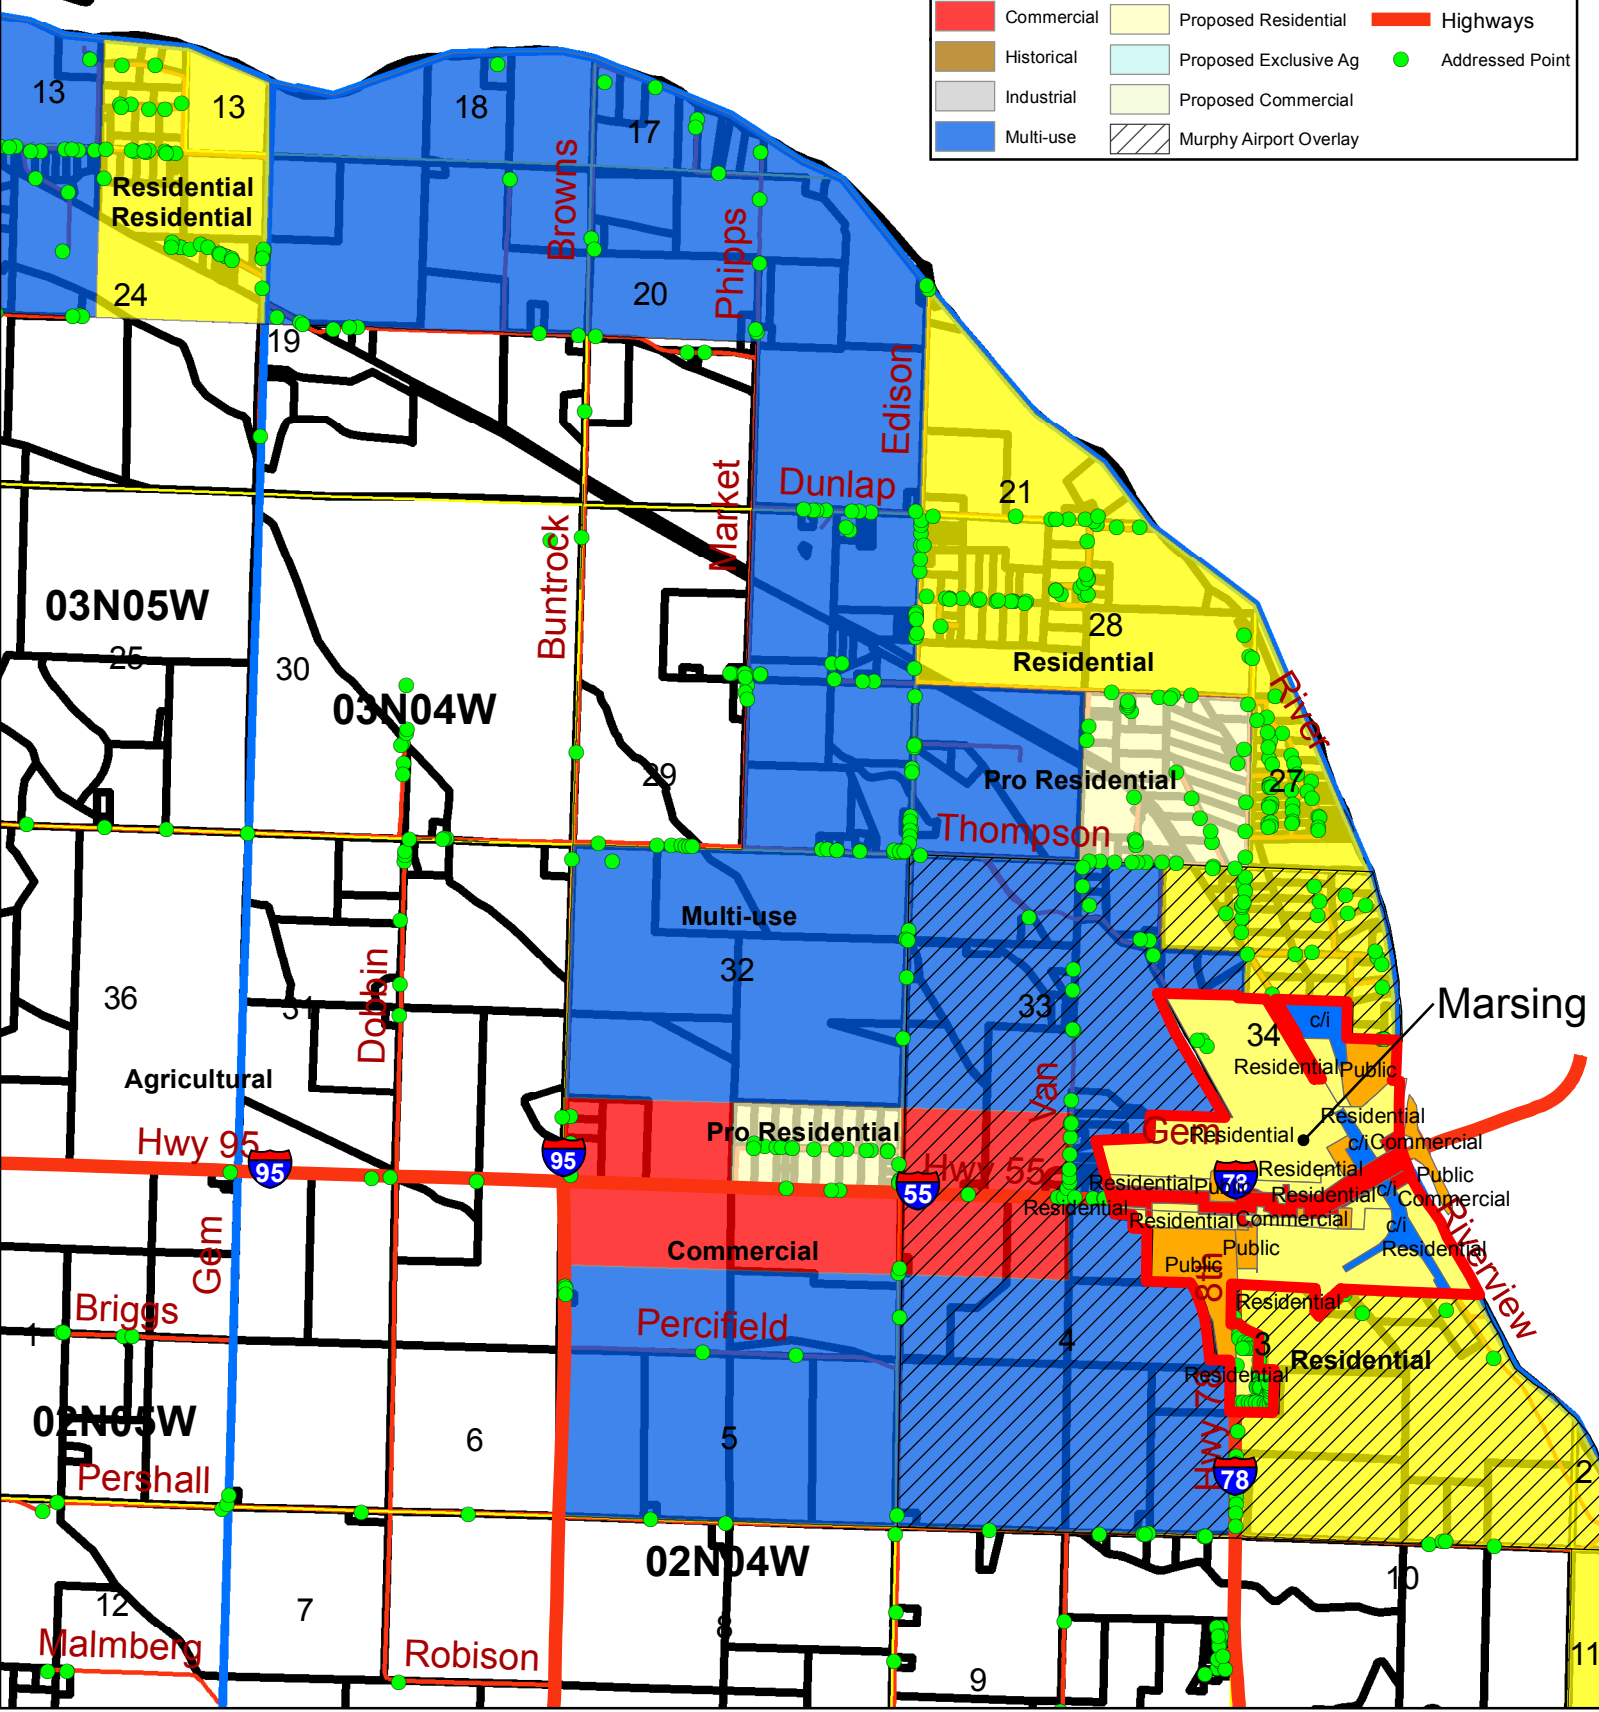

# Proposed zoning changes around Marsing

Zones		Residential	Township/Range
	Agricultural		
	Commercial		
	Historical		
	Industrial		
	Multi-use		

0 0.35 0.7 Miles