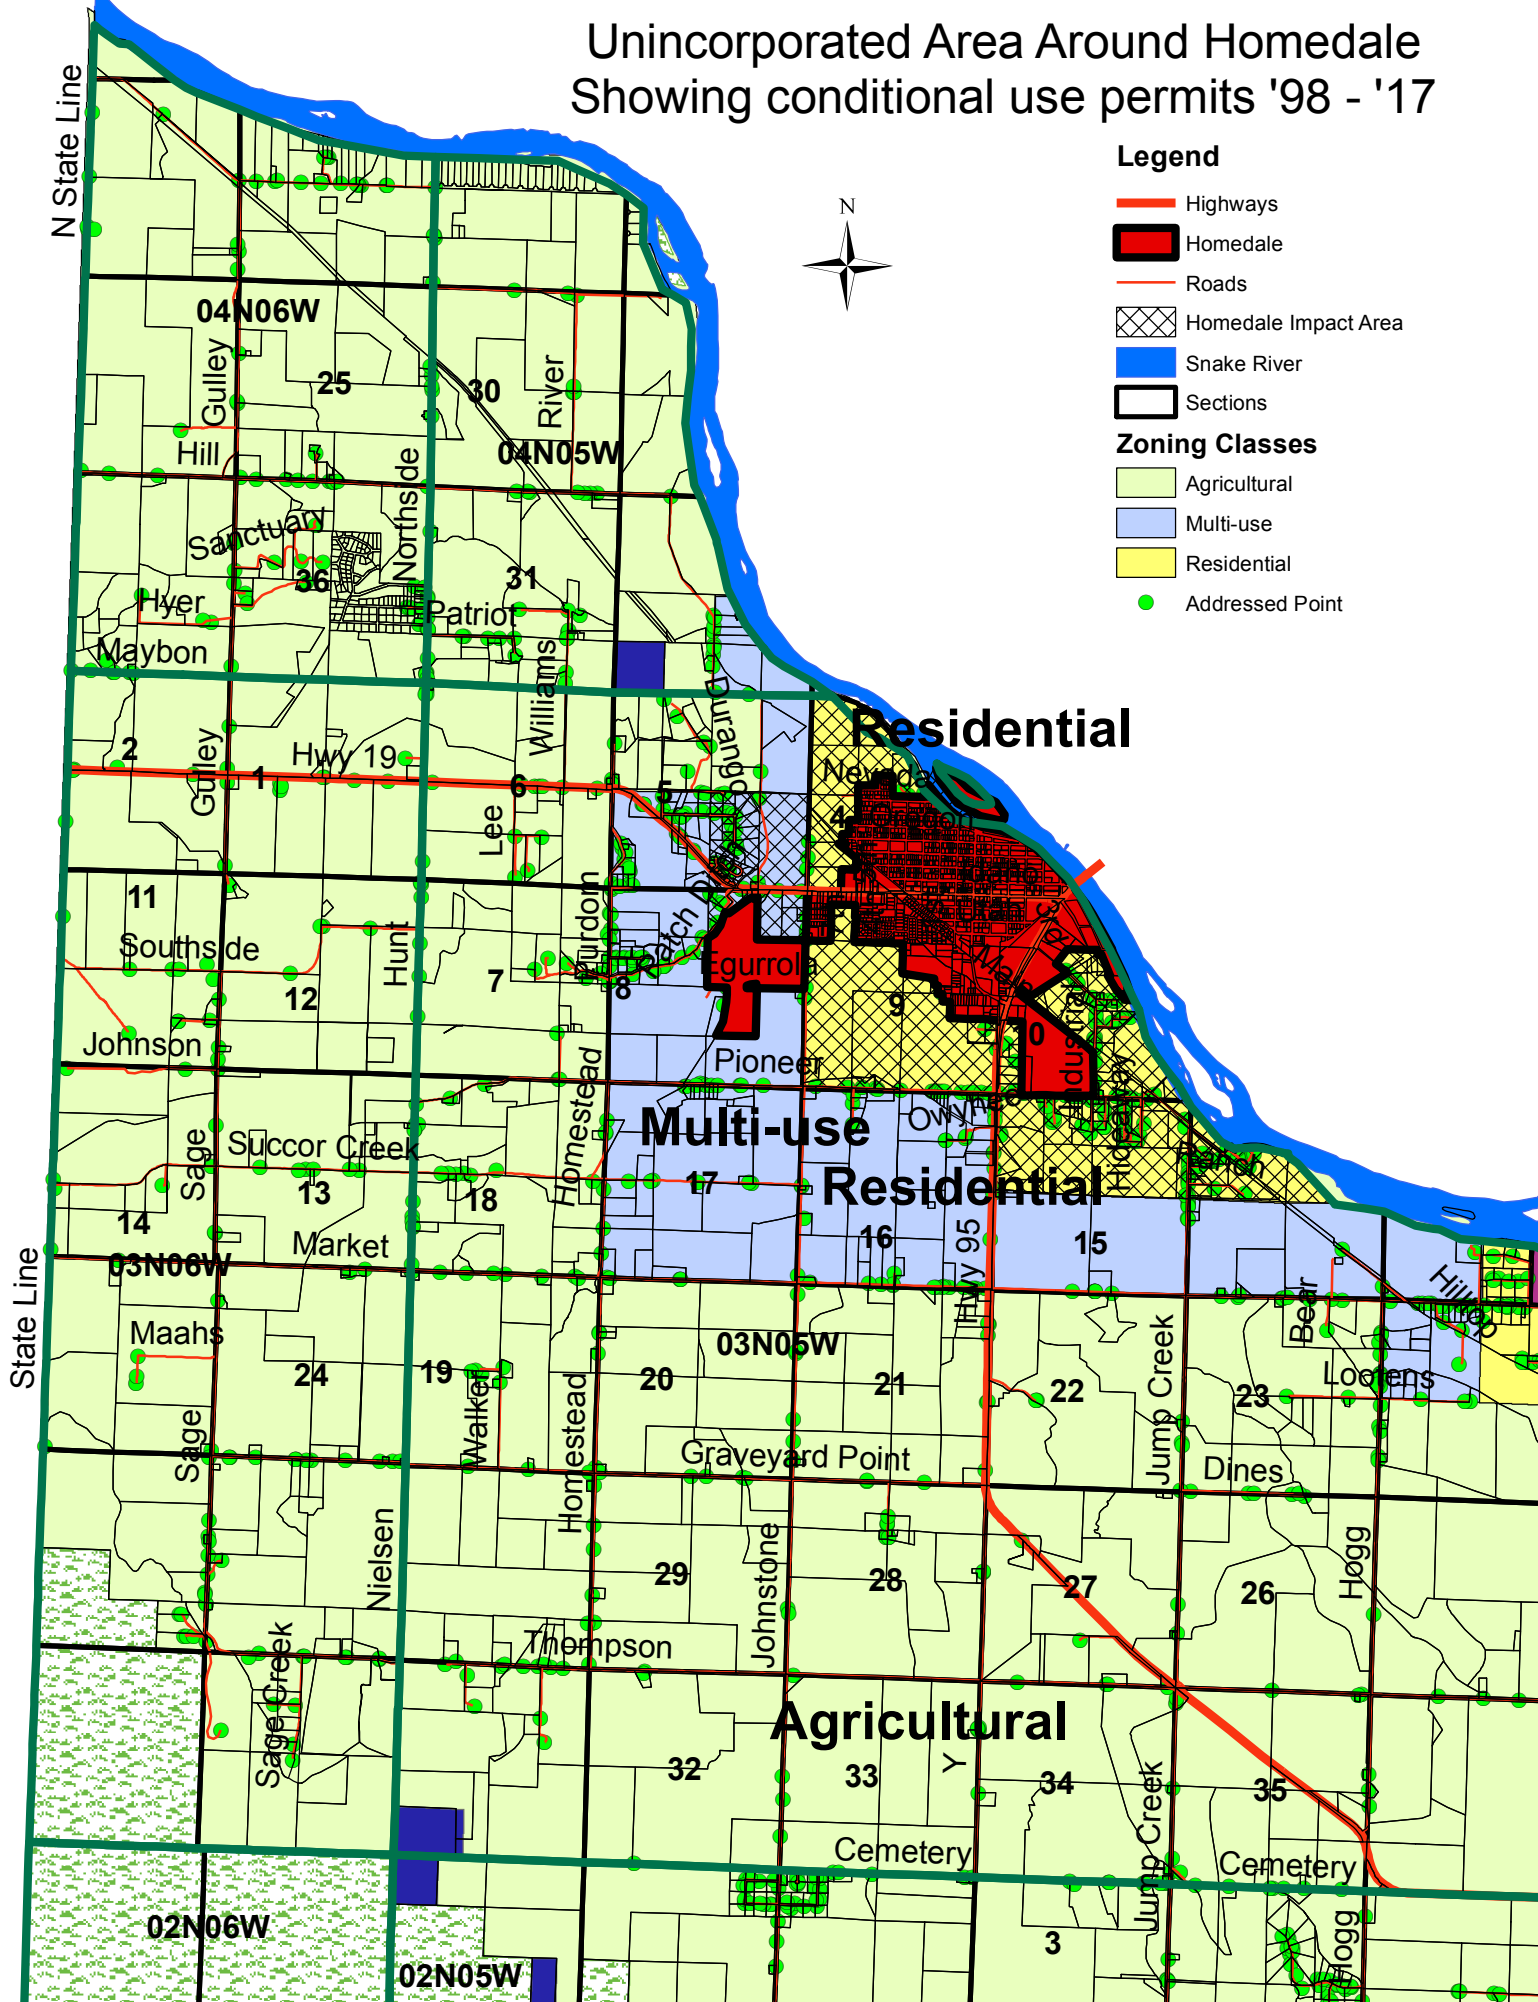

Unincorporated Area Around Homedale Showing conditional use permits '98 - '17

Legend

- Highways
- Homedale
- Roads
- Homedale Impact Area
- Snake River
- Sections
- Zoning Classes**
- Agricultural
- Multi-use
- Residential
- Addressed Point

0 0.5 1 Miles