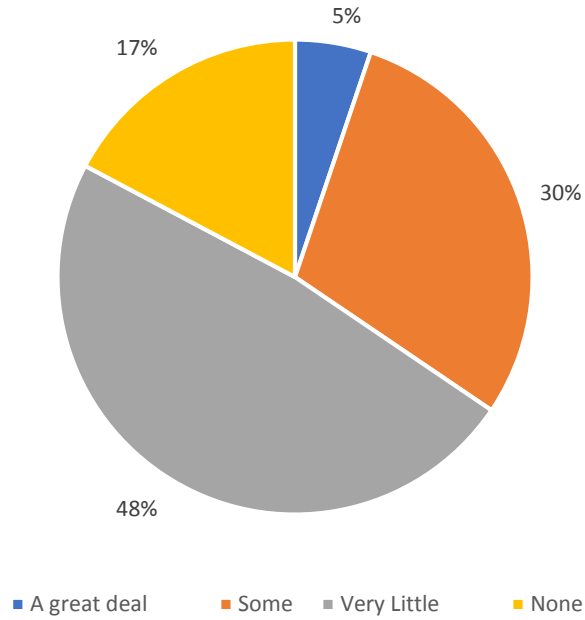

# Survey Results as of November 16, 2017

How much growth and development do you perceive has occurred

Do you believe this amount of development is:

How much more growth and development would you like to see

Do you believe that development in the unincorporated areas around Homedale should be located closer to city limits where services already exist, or would you like to see the more rural agricultural areas opened up to development?