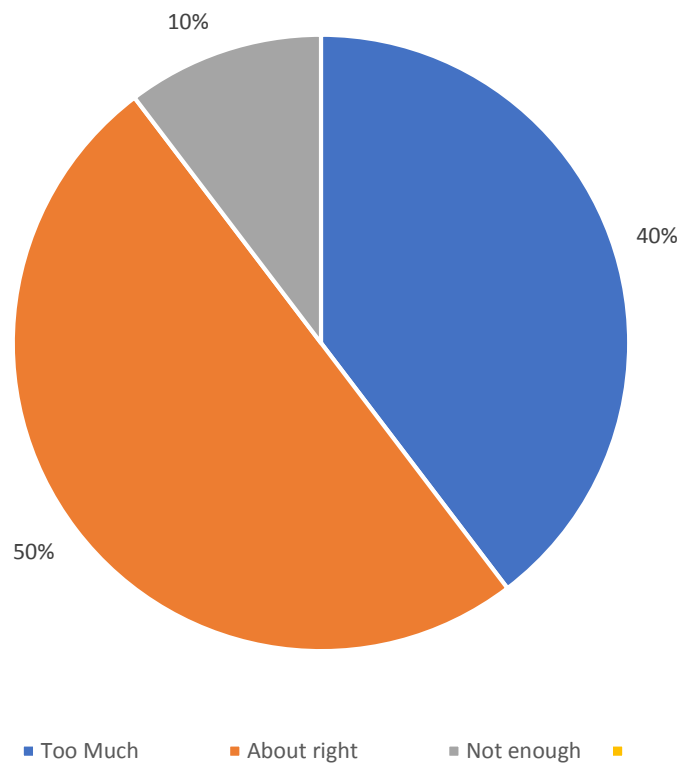

# Survey Results as of November 16, 2017

How much growth and development do you perceive has occurred

Do you believe this amount of development is:

How much more growth and development would you like to see

Do you believe that development in the unincorporated areas around Homedale should be located closer to city limits where services already exist, or would you like to see the more rural agricultural areas opened up to development?