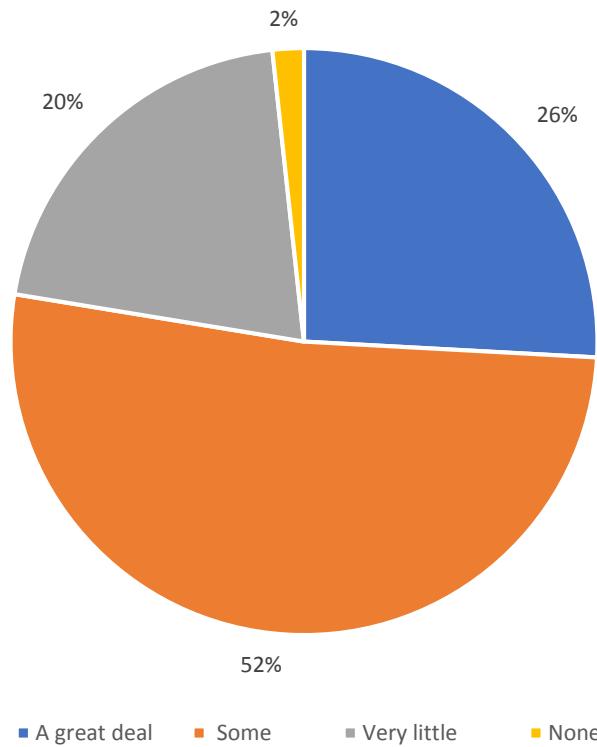

# Survey Results as of November 16, 2017

How much growth and development do you perceive has occurred

Do you believe this amount of development is:

How much more growth and development would you like to see

Do you believe that development in the unincorporated areas around Homedale should be located closer to city limits where services already exist, or would you like to see the more rural agricultural areas opened up to development?