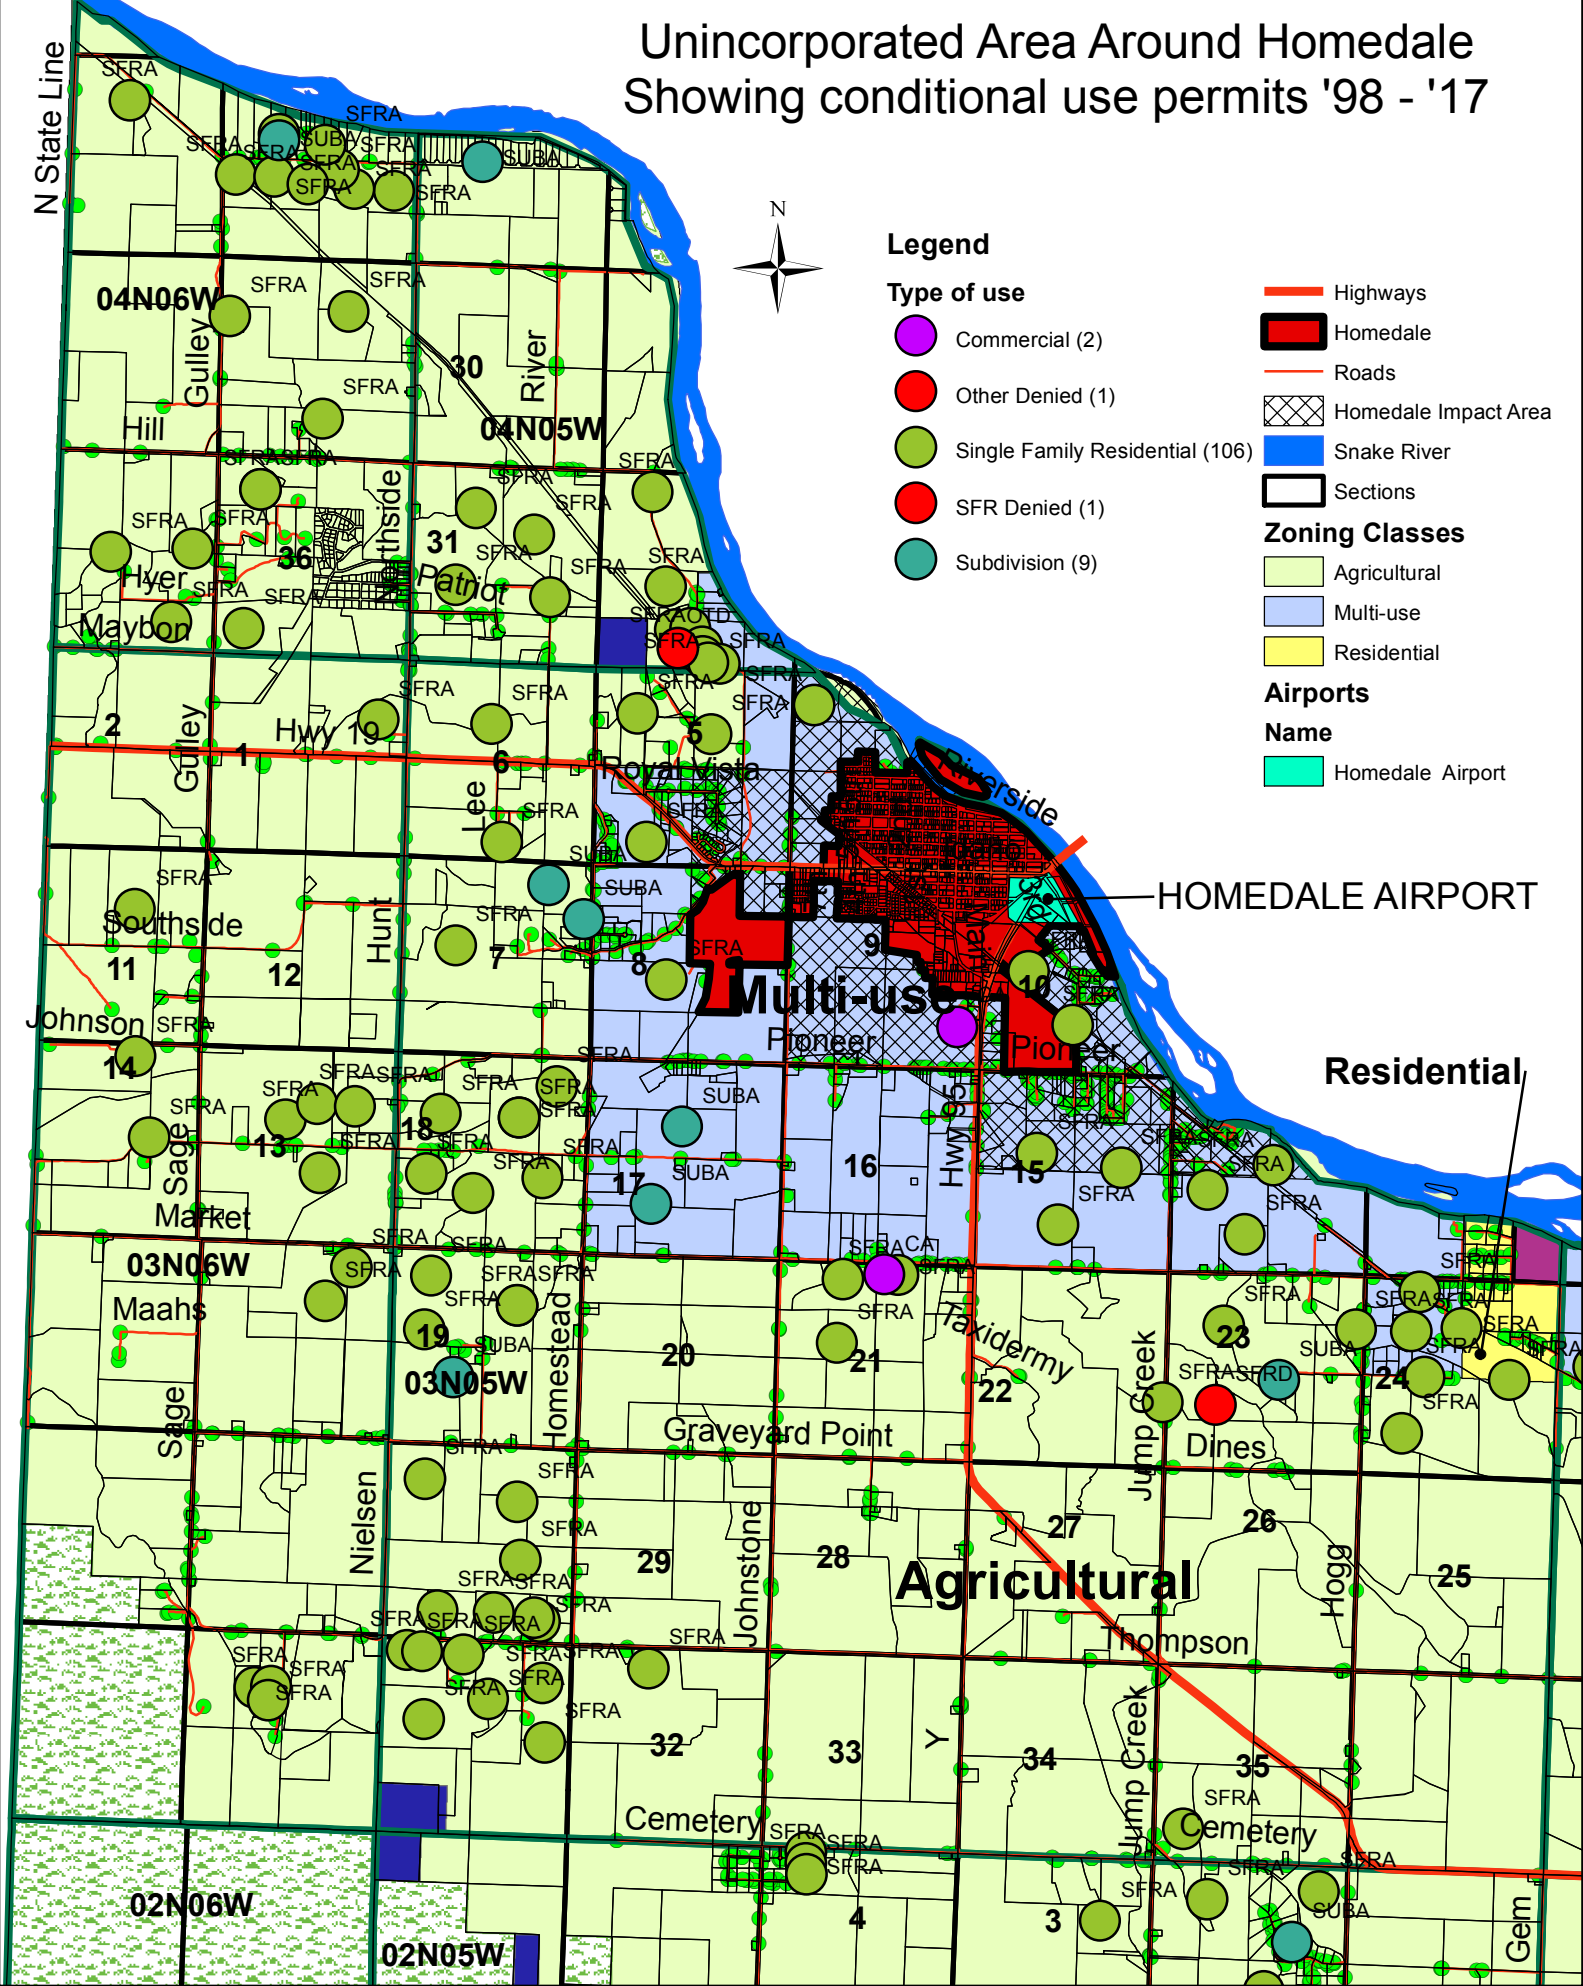

# Unincorporated Area Around Homedale Showing conditional use permits '98 - '17

## Legend

### Type of use

- Commercial (2)
- Other Denied (1)
- Single Family Residential (106)
- SFR Denied (1)
- Subdivision (9)

- Highways
  - Homedale
  - Roads
  - Homedale Impact Area
  - Snake River
  - Sections
- ### Zoning Classes
- Agricultural
  - Multi-use
  - Residential
- ### Airports
- Name**
- Homedale Airport