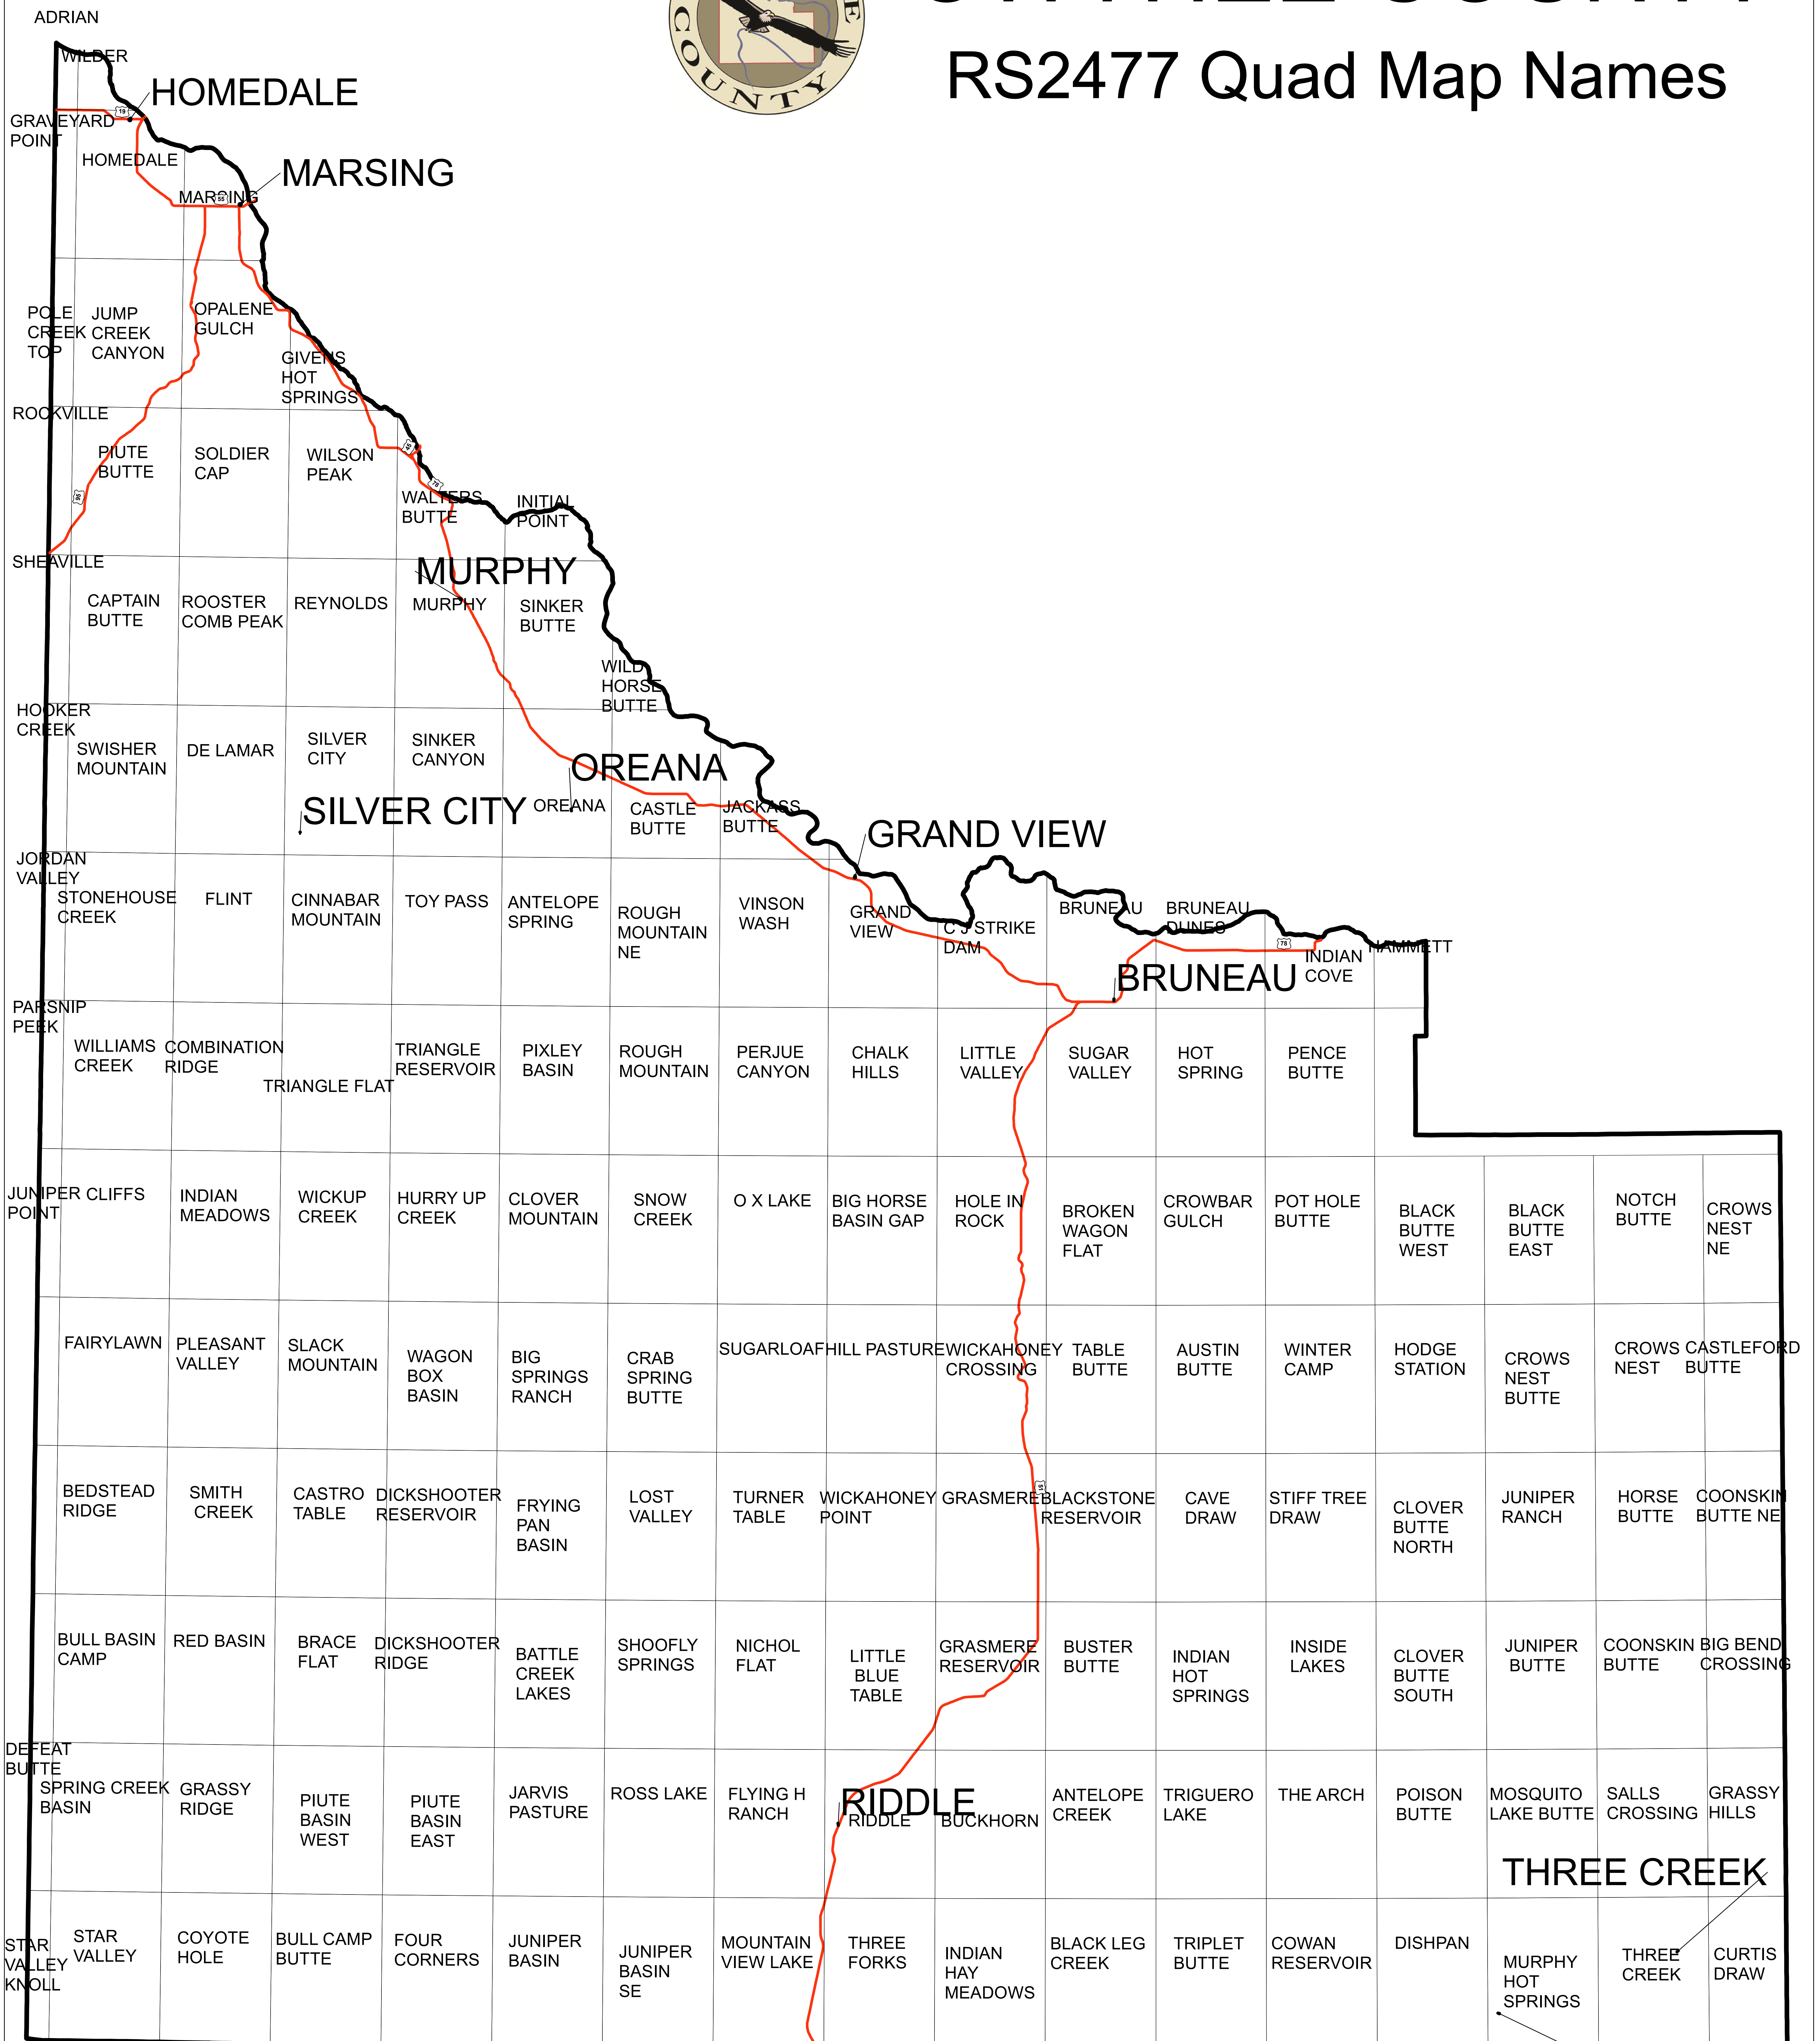

# OWYHEE COUNTY

## RS2477 Quad Map Names

NEVADA

MURPHY HOT SPRINGS