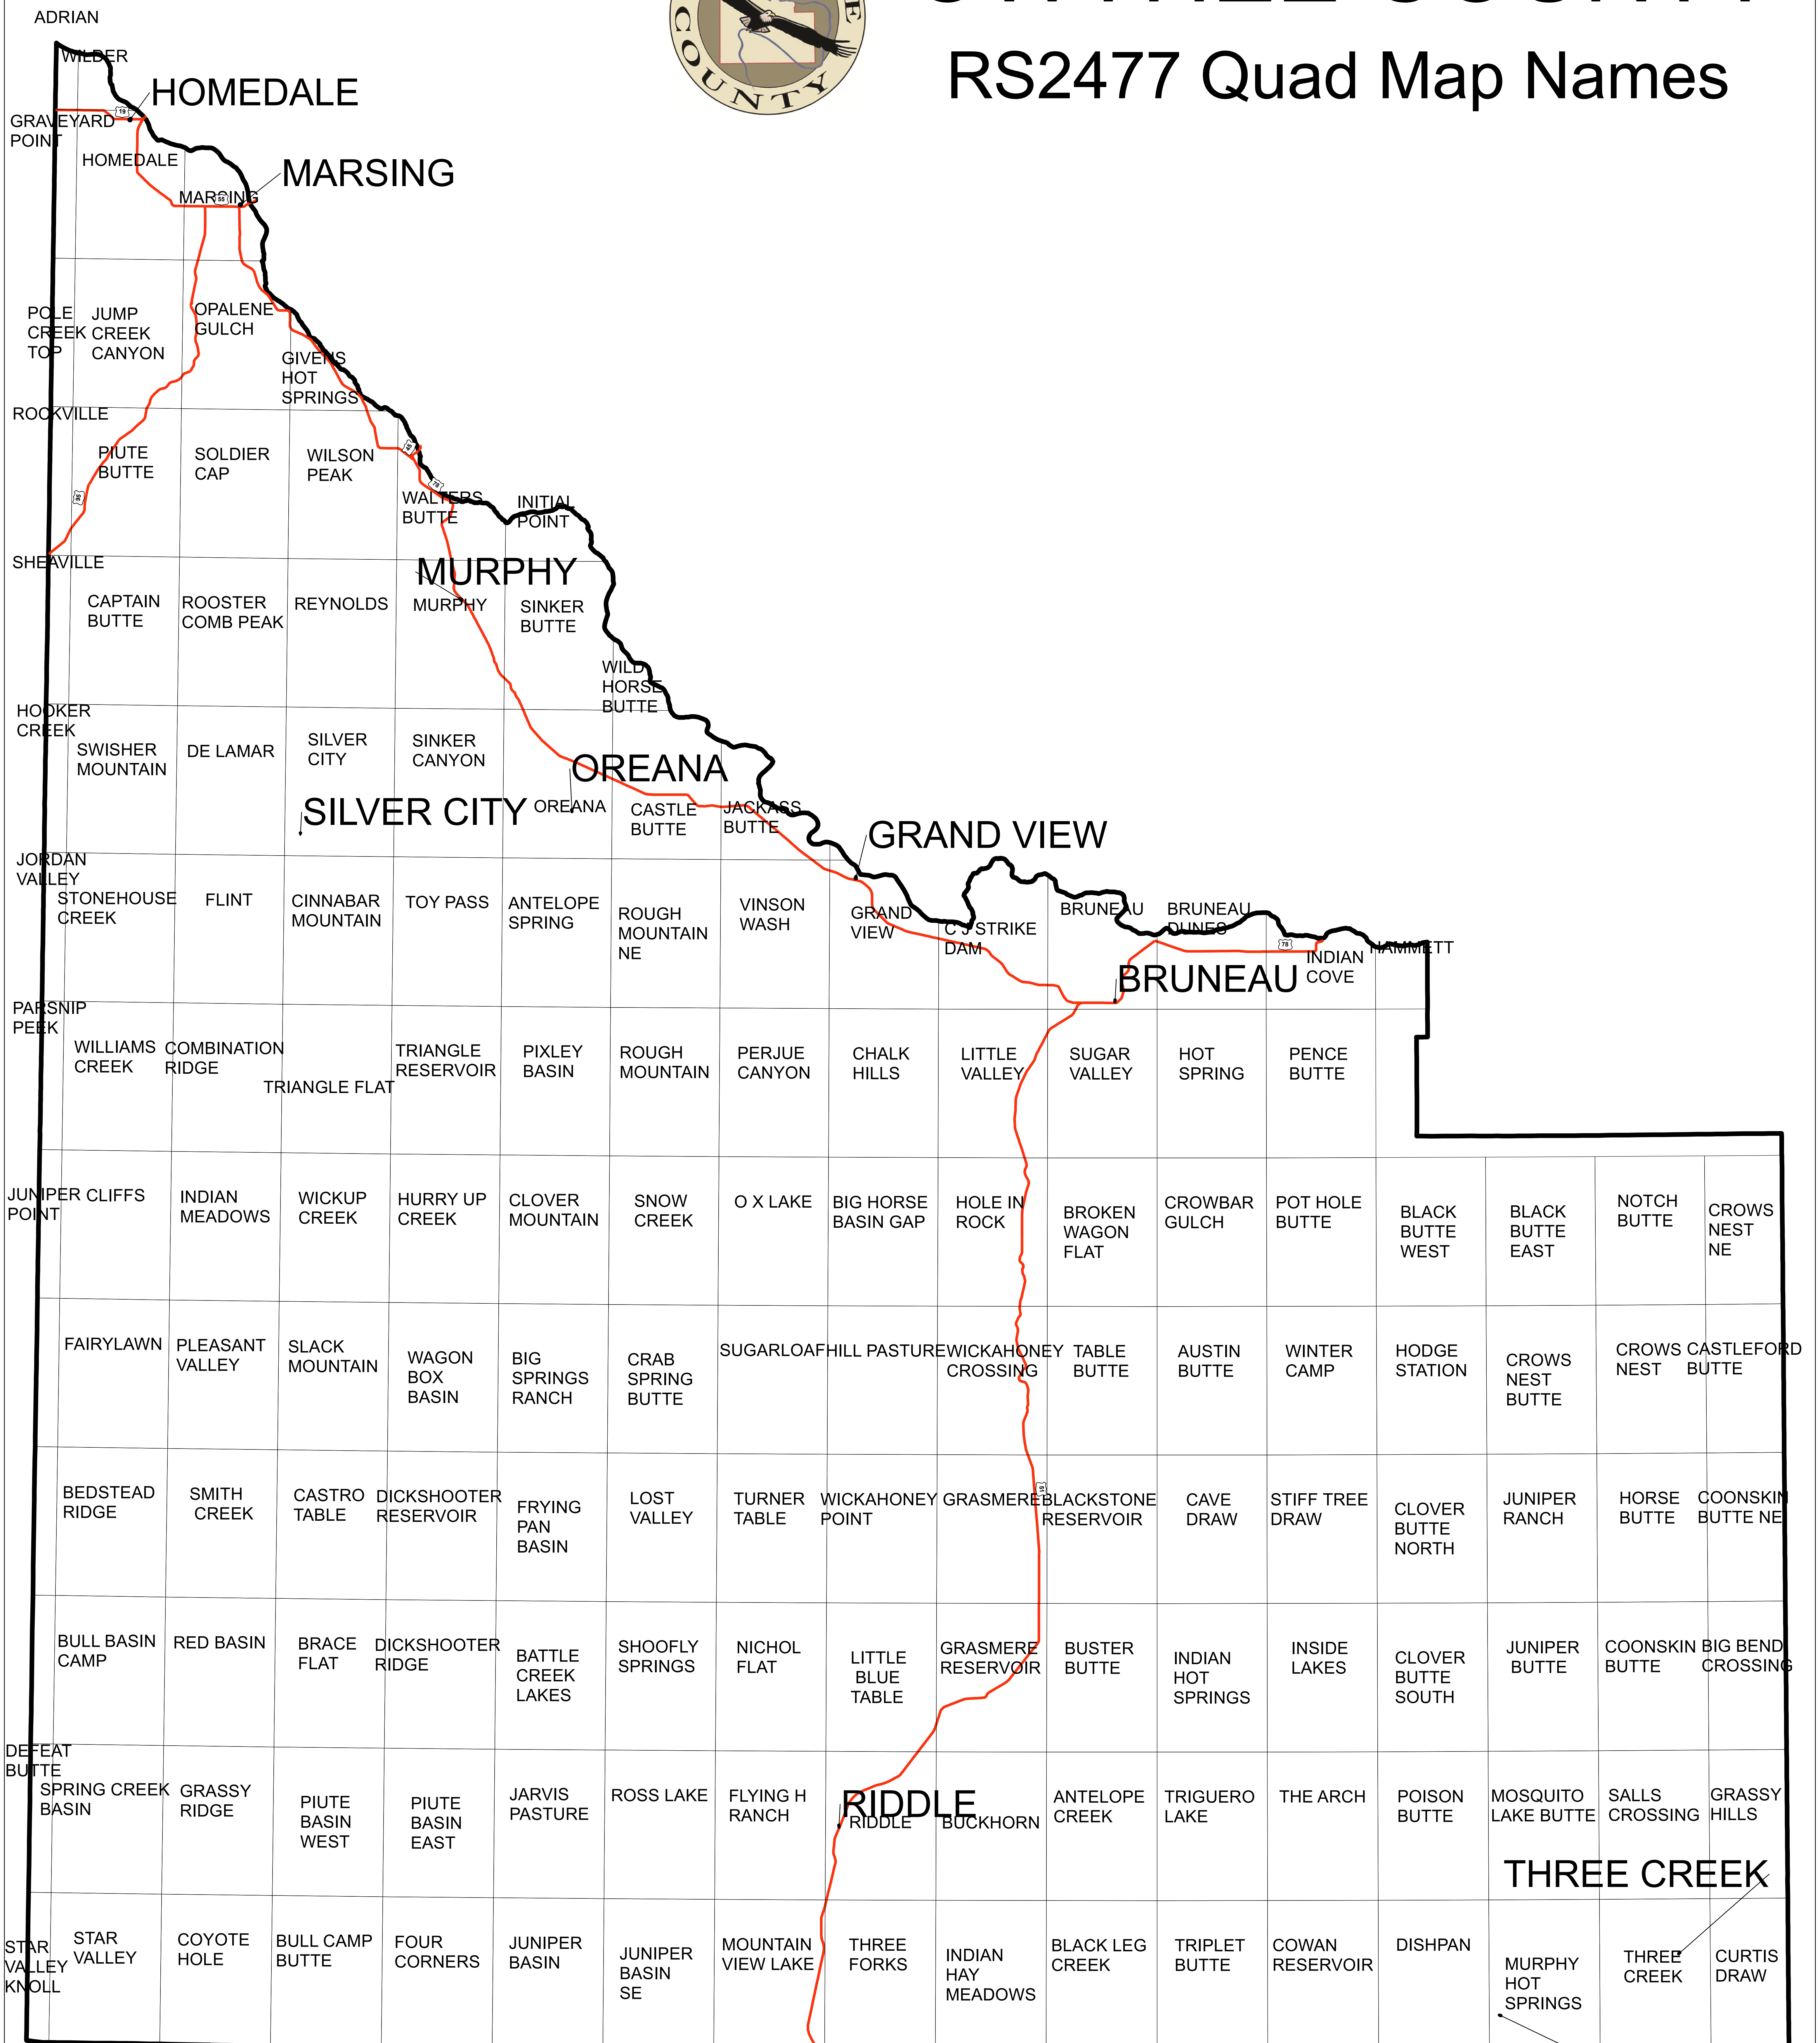

OWYHEE COUNTY

RS2477 Quad Map Names

NEVADA

MURPHY HOT SPRINGS